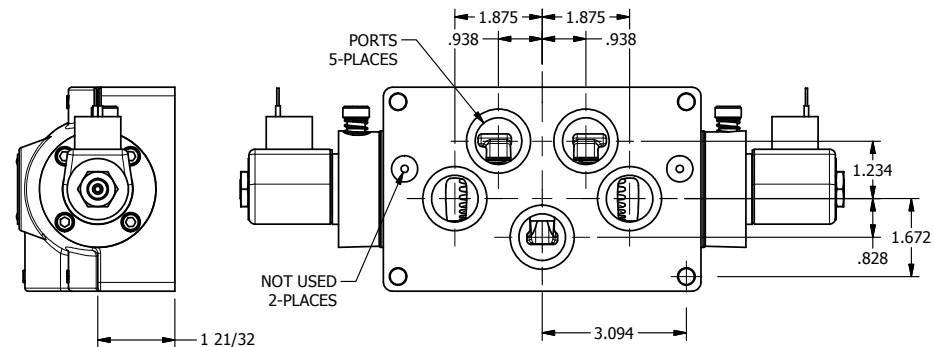

4

3

2

1

TITLE: 1" SUBPLATE, DBL SOL, 3 POS,  
SPR CTR, SOL RTRN, FLOAT CTR SPL,  
CLASSIC SOL, LCKNG OVRD

DRAWING NO.:  
DIM\_SY8PGO

4

3