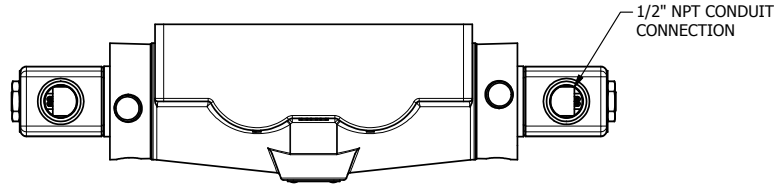

4

3

2

1

TITLE: 1" SUBPLATE, DBL SOL, 3 POS,  
SPR CTR, SOL RTRN, FLOAT CTR SPL,  
CLASSIC SOL, LCKNG OVRD

DRAWING NO.:  
DIM\_SY8PGO

4

3