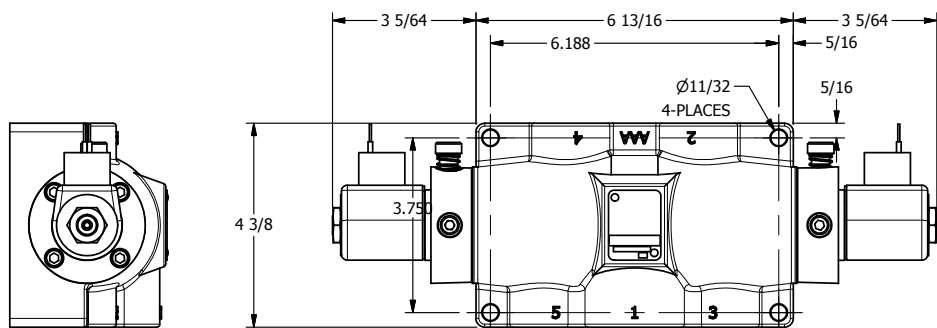

4

3

2

1

TITLE: 1" SUBPLATE, DBL SOL, 3 POS,  
SPR CTR, SOL RTRN, FLOAT CTR SPL,  
CLASSIC SOL, LCKNG OVRD

DRAWING NO.:  
DIM\_SY8PGO

4

3