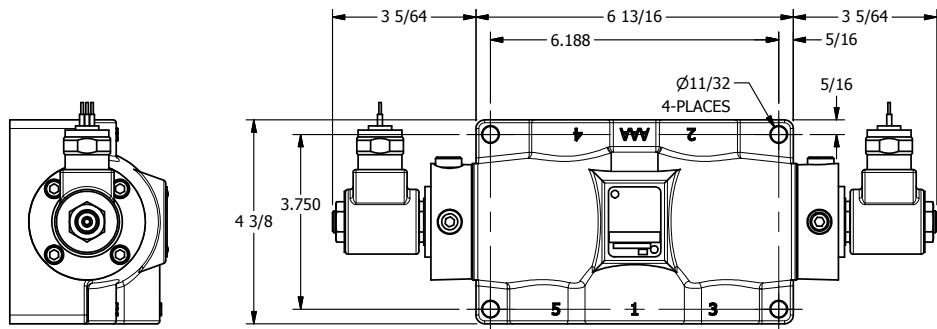

4

3

2

1

AAA
PRODUCTS
INTERNATIONAL

AAA PRODUCTS INTERNATIONAL
7114 Harry Hines Blvd
Dallas, TX 75235

TITLE: 1" SUBPLATE, DBL SOL, 3 POS,
SPR CTR, SOL RTRN, FLOAT CTR SPL,
MOLD-OVER, PUSH OVRD

DRAWING NO.:
DIM_SY8PGMOP