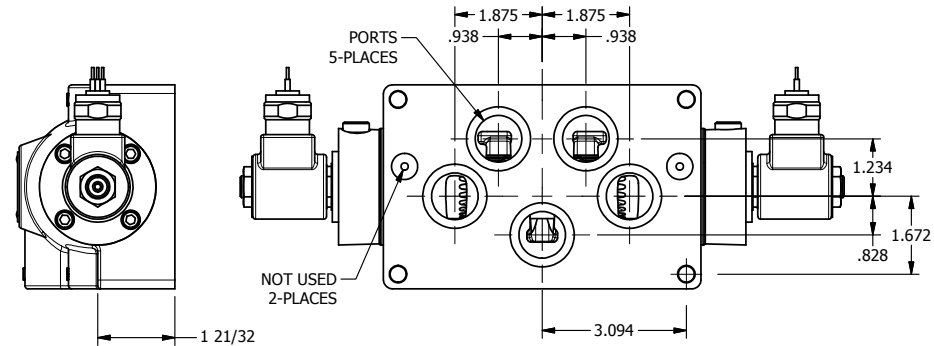

4

3

2

1

AAA
PRODUCTS
INTERNATIONAL

AAA PRODUCTS INTERNATIONAL
7114 Harry Hines Blvd
Dallas, TX 75235

TITLE: 1" SUBPLATE, DBL SOL, 3 POS,
SPR CTR, SOL RTRN, FLOAT CTR SPL,
MOLD-OVER, PUSH OVRD

DRAWING NO.:
DIM_SY8PGMOP