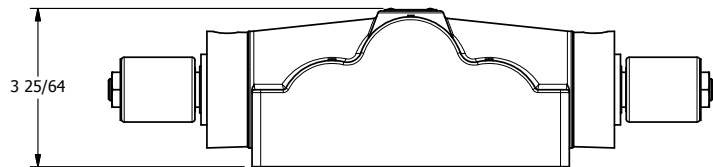

4

3

2

1

AAA
PRODUCTS
INTERNATIONAL

AAA PRODUCTS INTERNATIONAL
7114 Harry Hines Blvd
Dallas, TX 75235

TITLE: 1" SUBPLATE, DBL SOL, 3 POS,
SPR CTR, SOL RTRN, FLOAT CTR SPL,
MOLD-OVER, PUSH OVRD

DRAWING NO.:
DIM_SY8PGMOP