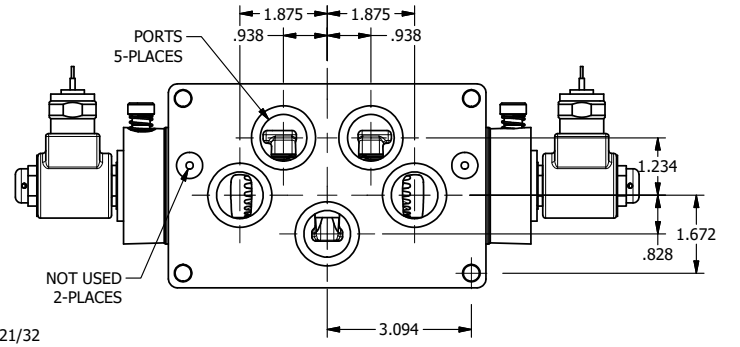

4

3

2

1

1/2" NPT CONDUIT CONNECTION

3 25/64

**AAA**  
PRODUCTS  
INTERNATIONAL

**AAA PRODUCTS INTERNATIONAL**  
7114 Harry Hines Blvd  
Dallas, TX 75235

TITLE: 1" SUBPLATE, DBL SOL, 3 POS,  
SPR CTR, FLOAT CTR SPL, MOLD-OVER,  
LCKNG OVRD, DUST EXCLDR

DRAWING NO.:  
DIM\_SY8PGMOL

THE INFORMATION CONTAINED WITHIN THIS DOCUMENT IS PROPRIETARY TO AAA PRODUCTS AND MAY NOT BE DISCLOSED WITHOUT PRIOR WRITTEN CONSENT