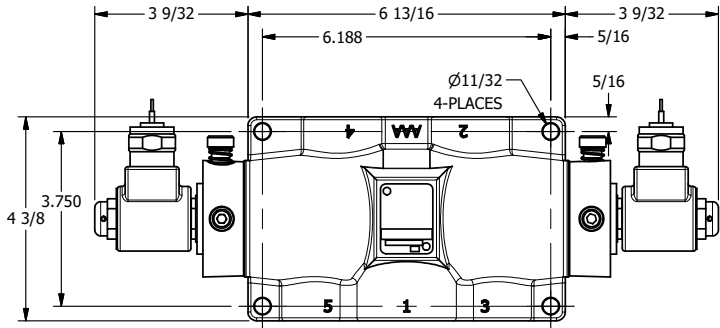

4

3

2

1

1/2" NPT CONDUIT CONNECTION

3 25/64

**AAA**  
PRODUCTS  
INTERNATIONAL

**AAA PRODUCTS INTERNATIONAL**  
7114 Harry Hines Blvd  
Dallas, TX 75235

TITLE: 1" SUBPLATE, DBL SOL, 3 POS,  
SPR CTR, FLOAT CTR SPL, MOLD-OVER,  
LCKNG OVRD, DUST EXCLDR

DRAWING NO.:  
DIM\_SY8PGMOL

THE INFORMATION CONTAINED WITHIN THIS DOCUMENT IS PROPRIETARY TO AAA PRODUCTS AND MAY NOT BE DISCLOSED WITHOUT PRIOR WRITTEN CONSENT