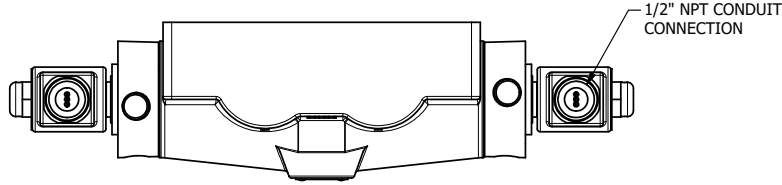

4

3

2

1

1/2" NPT CONDUIT CONNECTION

3 25/64

**AAA**  
PRODUCTS  
INTERNATIONAL

**AAA PRODUCTS INTERNATIONAL**  
7114 Harry Hines Blvd  
Dallas, TX 75235

TITLE: 1" SUBPLATE, DBL SOL, 3 POS,  
SPR CTR, FLOAT CTR SPL, MOLD-OVER,  
LCKNG OVRD, DUST EXCLDR

DRAWING NO.:  
DIM\_SY8PGMOL

THE INFORMATION CONTAINED WITHIN THIS DOCUMENT IS PROPRIETARY TO AAA PRODUCTS AND MAY NOT BE DISCLOSED WITHOUT PRIOR WRITTEN CONSENT