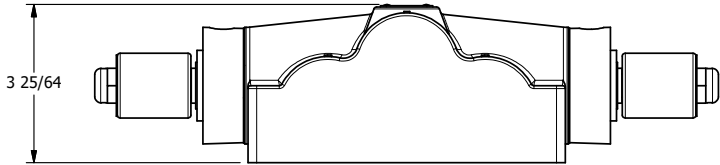

4

3

2

1

1/2" NPT CONDUIT CONNECTION

3 25/64

**AAA**  
PRODUCTS  
INTERNATIONAL

**AAA PRODUCTS INTERNATIONAL**  
7114 Harry Hines Blvd  
Dallas, TX 75235

TITLE: 1" SUBPLATE, DBL SOL, 3 POS,  
SPR CTR, FLOAT CTR SPL, MOLD-OVER,  
LCKNG OVRD, DUST EXCLDR

DRAWING NO.:  
DIM\_SY8PGMOL

THE INFORMATION CONTAINED WITHIN THIS DOCUMENT IS PROPRIETARY TO AAA PRODUCTS AND MAY NOT BE DISCLOSED WITHOUT PRIOR WRITTEN CONSENT