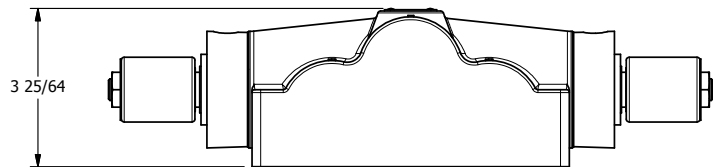

4

3

2

1

AAA
PRODUCTS
INTERNATIONAL

AAA PRODUCTS INTERNATIONAL
7114 Harry Hines Blvd
Dallas, TX 75235

TITLE: 1" SUBPLATE, DBL SOL, 3 POS,
SPR CTR, SOL RTRN, FLOAT CTR SPL,
MOLD-OVER, LCKNG OVRD

DRAWING NO.:
DIM_SY8PGMO