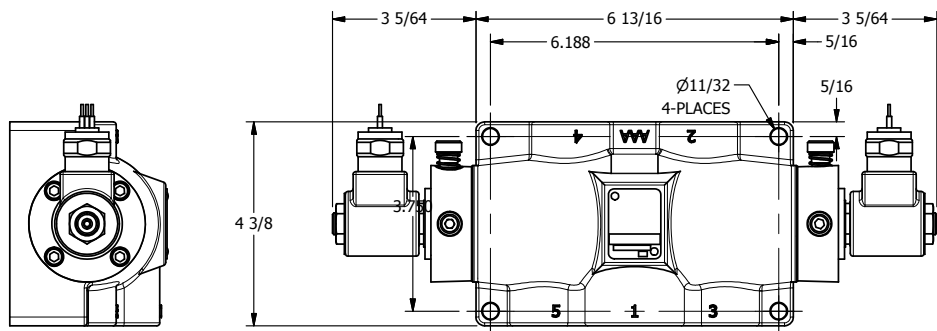

4

3

2

1

AAA
PRODUCTS
INTERNATIONAL

AAA PRODUCTS INTERNATIONAL
7114 Harry Hines Blvd
Dallas, TX 75235

TITLE: 1" SUBPLATE, DBL SOL, 3 POS,
SPR CTR, SOL RTRN, FLOAT CTR SPL,
MOLD-OVER, LCKNG OVRD

DRAWING NO.:
DIM_SY8PGMO