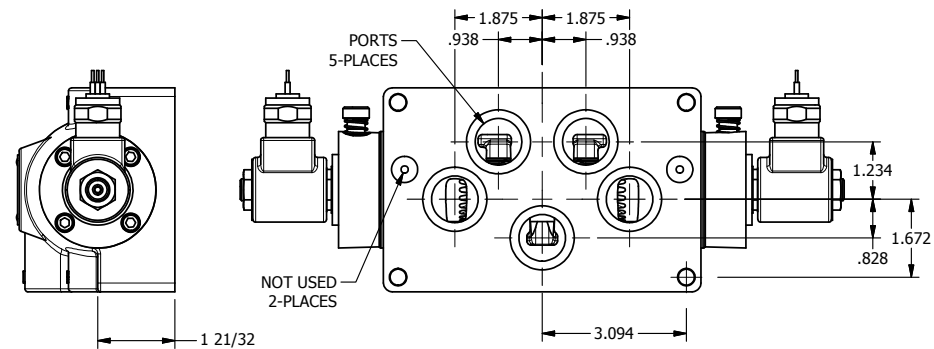

4

3

2

1

AAA
PRODUCTS
INTERNATIONAL

AAA PRODUCTS INTERNATIONAL
7114 Harry Hines Blvd
Dallas, TX 75235

TITLE: 1" SUBPLATE, DBL SOL, 3 POS,
SPR CTR, SOL RTRN, FLOAT CTR SPL,
MOLD-OVER, LCKNG OVRD

DRAWING NO.:
DIM_SY8PGMO