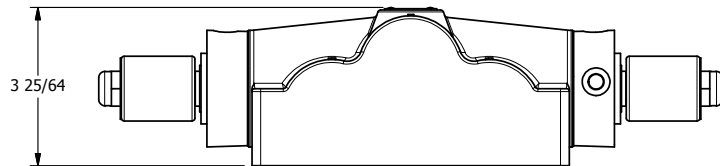

4

3

2

1

AAA
PRODUCTS
INTERNATIONAL

**AAA PRODUCTS
INTERNATIONAL**
7114 Harry Hines Blvd
Dallas, TX 75235

TITLE: 1" SUBPLATE, DBL SOL, 3 POS,
SPR CTR, SOL RTRN, FLOAT CTR SPL,
MOLD-OVER, DUST EXCLDR

DRAWING NO.:
DIM_SY8PGML