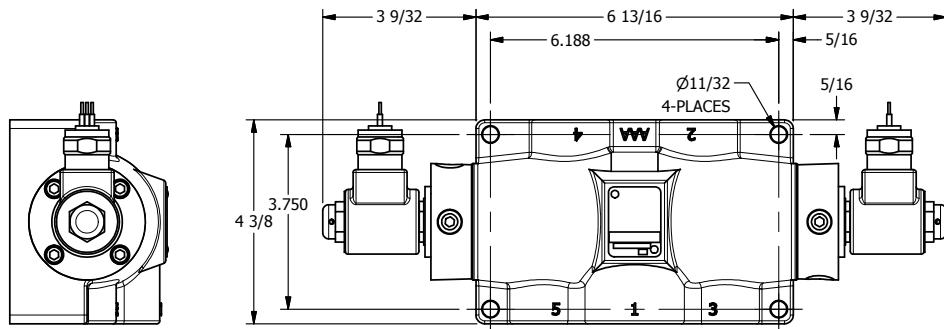

4

3

2

1

AAA
PRODUCTS
INTERNATIONAL

**AAA PRODUCTS
INTERNATIONAL**
7114 Harry Hines Blvd
Dallas, TX 75235

TITLE: 1" SUBPLATE, DBL SOL, 3 POS,
SPR CTR, SOL RTRN, FLOAT CTR SPL,
MOLD-OVER, DUST EXCLDR

DRAWING NO.:
DIM_SY8PGML