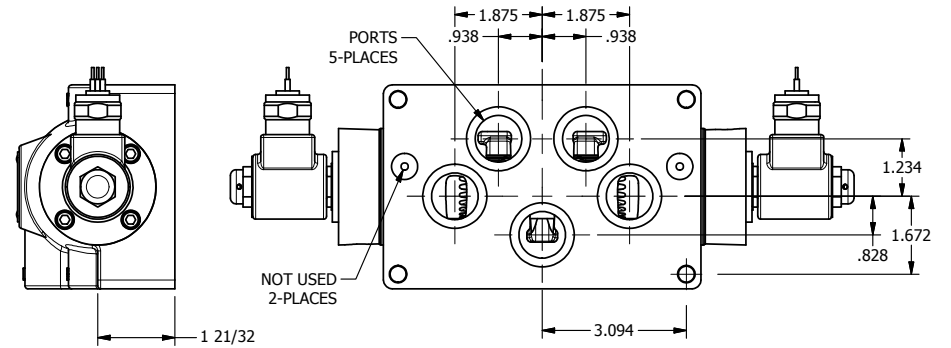

4

3

2

1

AAA
PRODUCTS
INTERNATIONAL

**AAA PRODUCTS
INTERNATIONAL**
7114 Harry Hines Blvd
Dallas, TX 75235

TITLE: 1" SUBPLATE, DBL SOL, 3 POS,
SPR CTR, SOL RTRN, FLOAT CTR SPL,
MOLD-OVER, DUST EXCLDR

DRAWING NO.:
DIM_SY8PGML