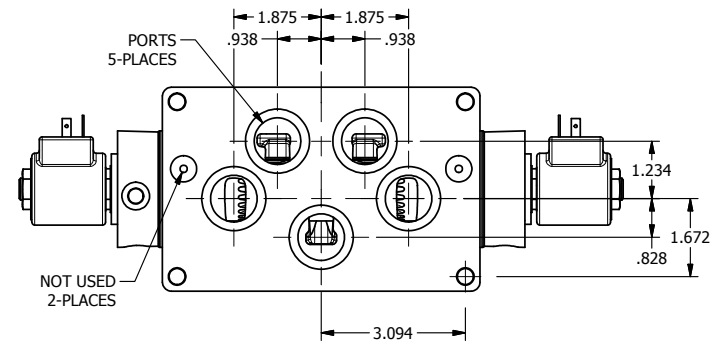

4

3

2

1

AAA
PRODUCTS
INTERNATIONAL

AAA PRODUCTS INTERNATIONAL
7114 Harry Hines Blvd
Dallas, TX 75235

TITLE: 1" SUBPLATE, DBL SOL, 3 POS,
SPR CTR, SOL RTRN, FLOAT CTR SPL,
ISO 4400 DIN, EXT PILOT

DRAWING NO.:
DIM_SY8PGEDZ