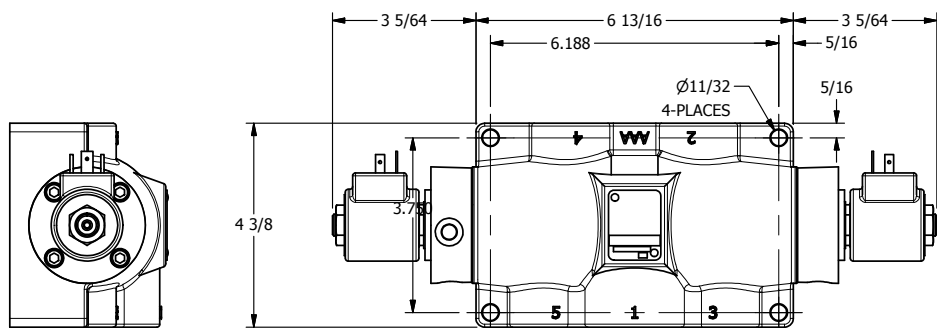

4

3

2

1

AAA
PRODUCTS
INTERNATIONAL

AAA PRODUCTS INTERNATIONAL
7114 Harry Hines Blvd
Dallas, TX 75235

TITLE: 1" SUBPLATE, DBL SOL, 3 POS,
SPR CTR, SOL RTRN, FLOAT CTR SPL,
ISO 4400 DIN, EXT PILOT

DRAWING NO.:
DIM_SY8PGEDZ