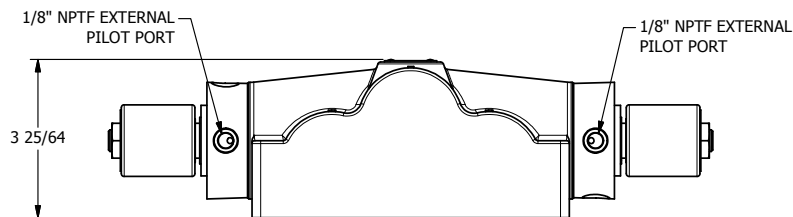

4

3

2

1

AAA
PRODUCTS
INTERNATIONAL

AAA PRODUCTS INTERNATIONAL
7114 Harry Hines Blvd
Dallas, TX 75235

TITLE: 1" SUBPLATE, DBL SOL, 3 POS,
SPR CTR, SOL RTRN, FLOAT CTR SPL,
ISO 4400 DIN, EXT PILOT

DRAWING NO.:
DIM_SY8PGEDZ