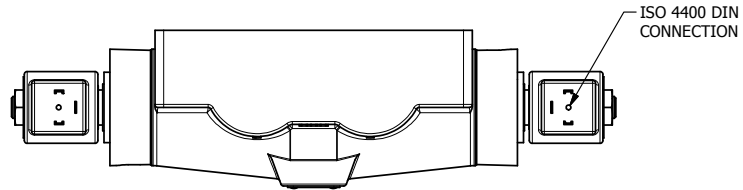

4

3

2

1

AAA
PRODUCTS
INTERNATIONAL

AAA PRODUCTS INTERNATIONAL
7114 Harry Hines Blvd
Dallas, TX 75235

TITLE: 1" SUBPLATE, DBL SOL, 3 POS,
SPR CTR, SOL RTRN, FLOAT CTR SPL,
ISO 4400 DIN, EXT PILOT

DRAWING NO.:
DIM_SY8PGEDZ