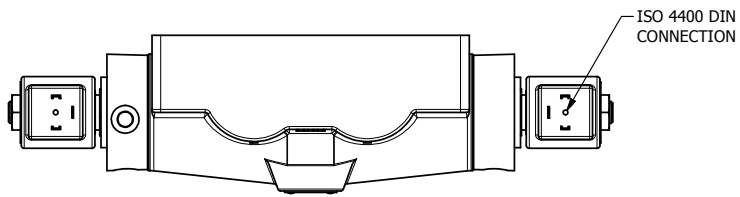

4

3

2

1

AAA
PRODUCTS
INTERNATIONAL

AAA PRODUCTS INTERNATIONAL
7114 Harry Hines Blvd
Dallas, TX 75235

TITLE: 1" SUBPLATE, DBL SOL, 3 POS,
SPR CTR, SOL RTRN, FLOAT CTR SPL,
ISO 4400 DIN, TAPPED VENT

DRAWING NO.:
DIM_SY8PGEDT