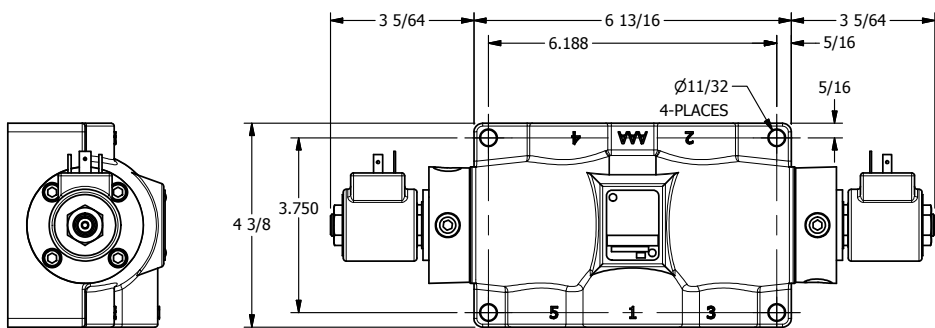

4

3

2

1

AAA
PRODUCTS
INTERNATIONAL

AAA PRODUCTS INTERNATIONAL
7114 Harry Hines Blvd
Dallas, TX 75235

TITLE: 1" SUBPLATE, DBL SOL, 3 POS,
SPR CTR, SOL RTRN, FLOAT CTR SPL,
ISO 4400 DIN, TAPPED VENT

DRAWING NO.:
DIM_SY8PGEDT