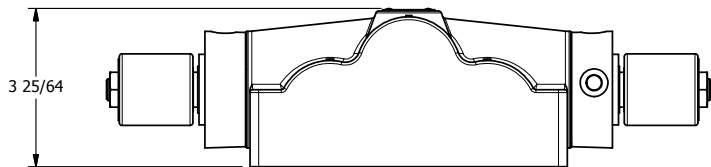

4

3

2

1

AAA
PRODUCTS
INTERNATIONAL

AAA PRODUCTS INTERNATIONAL
7114 Harry Hines Blvd
Dallas, TX 75235

TITLE: 1" SUBPLATE, DBL SOL, 3 POS,
SPR CTR, SOL RTRN, FLOAT CTR SPL,
ISO 4400 DIN, TAPPED VENT

DRAWING NO.:
DIM_SY8PGEDT