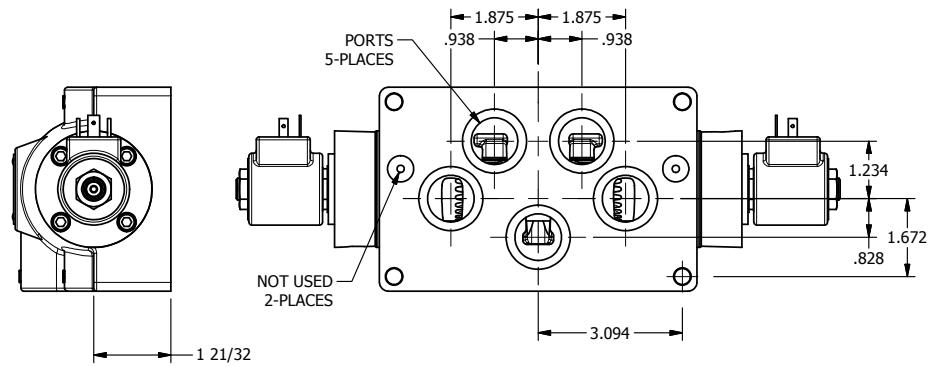

4

3

2

1

AAA
PRODUCTS
INTERNATIONAL

AAA PRODUCTS INTERNATIONAL
7114 Harry Hines Blvd
Dallas, TX 75235

TITLE: 1" SUBPLATE, DBL SOL, 3 POS,
SPR CTR, SOL RTRN, FLOAT CTR SPL,
ISO 4400 DIN, TAPPED VENT

DRAWING NO.:
DIM_SY8PGEDT