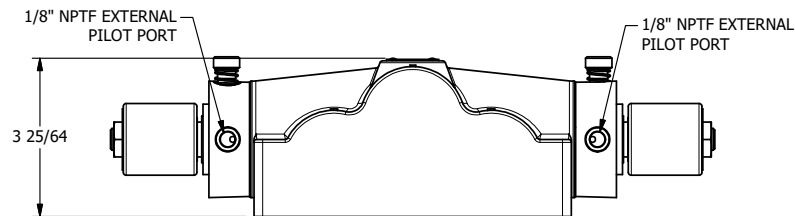

4

3

2

1

**AAA**  
PRODUCTS  
INTERNATIONAL

**AAA PRODUCTS INTERNATIONAL**  
7114 Harry Hines Blvd  
Dallas, TX 75235

TITLE: 1" SUBPLATE, DBL SOL, 3 POS,  
SPR CTR, SOL SHFT, FLOAT CTR SPL,  
ISO 4400, LCKNG OVRD, EXT PILOT