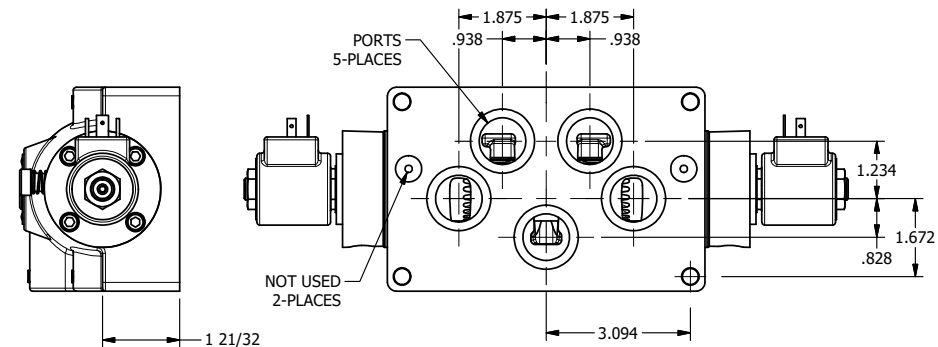

4

3

2

1

**AAA**  
PRODUCTS  
INTERNATIONAL

**AAA PRODUCTS INTERNATIONAL**  
7114 Harry Hines Blvd  
Dallas, TX 75235

TITLE: 1" SUBPLATE, DBL SOL, 3 POS,  
SPR CTR, SOL SHFT, FLOAT CTR SPL,  
ISO 4400, LCKNG OVRD, EXT PILOT

DRAWING NO.:  
DIM\_SY8PGEDOZ

THE INFORMATION CONTAINED WITHIN THIS DOCUMENT IS PROPRIETARY TO AAA PRODUCTS AND MAY NOT BE DISCLOSED WITHOUT PRIOR WRITTEN CONSENT

4

3

2

1

B

B