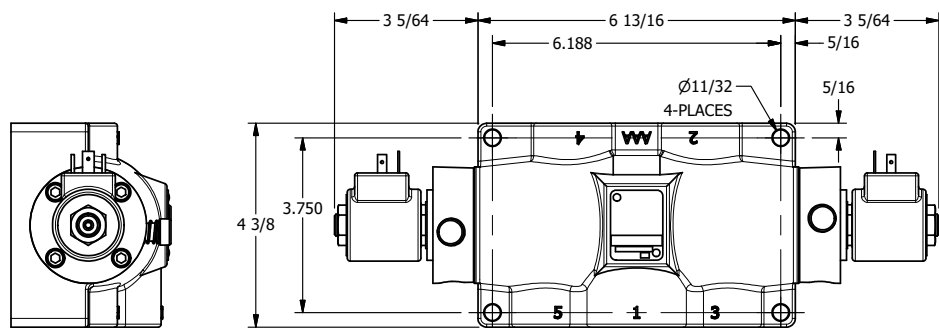

4

3

2

1

**AAA**  
PRODUCTS  
INTERNATIONAL

**AAA PRODUCTS INTERNATIONAL**  
7114 Harry Hines Blvd  
Dallas, TX 75235

TITLE: 1" SUBPLATE, DBL SOL, 3 POS,  
SPR CTR, SOL SHFT, FLOAT CTR SPL,  
ISO 4400, LCKNG OVRD, EXT PILOT

DRAWING NO.:  
DIM\_SY8PGEDOZ

THE INFORMATION CONTAINED WITHIN THIS DOCUMENT IS PROPRIETARY TO AAA PRODUCTS AND MAY NOT BE DISCLOSED WITHOUT PRIOR WRITTEN CONSENT

4

3

2

1

B

B