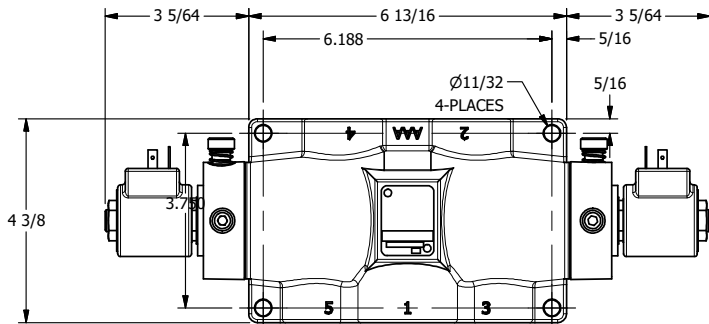

4

3

2

1

1/8" NPTF TAPPED VENT 2-PLACES
1 21/32

AAA
PRODUCTS
INTERNATIONAL

AAA PRODUCTS INTERNATIONAL
7114 Harry Hines Blvd
Dallas, TX 75235

TITLE: 1" SUBPLATE, DBL SOL, 3 POS,
FLOAT SPR CTR, ISO 4400 DIN,
LCKNG OVRD, TPD VENT

DRAWING NO.:
DIM_SY8PGEDOT

THE INFORMATION CONTAINED WITHIN THIS DOCUMENT IS PROPRIETARY TO AAA PRODUCTS AND MAY NOT BE DISCLOSED WITHOUT PRIOR WRITTEN CONSENT

4

3

2