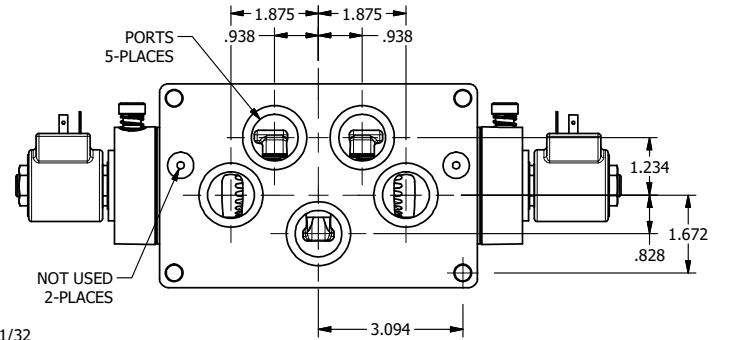

4

3

2

1

1/8" NPTF TAPPED VENT 2-PLACES
1 21/32

AAA
PRODUCTS
INTERNATIONAL

AAA PRODUCTS INTERNATIONAL
7114 Harry Hines Blvd
Dallas, TX 75235

TITLE: 1" SUBPLATE, DBL SOL, 3 POS,
FLOAT SPR CTR, ISO 4400 DIN,
LCKNG OVRD, TPD VENT

DRAWING NO.:
DIM_SY8PGEDOT

THE INFORMATION CONTAINED WITHIN THIS DOCUMENT IS PROPRIETARY TO AAA PRODUCTS AND MAY NOT BE DISCLOSED WITHOUT PRIOR WRITTEN CONSENT

4

3

2