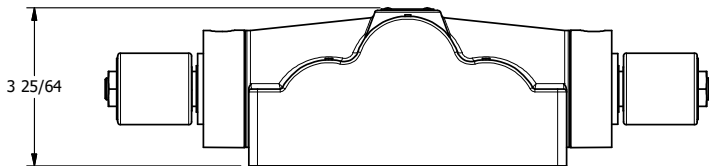

4

3

2

1

1/8" NPTF TAPPED VENT 2-PLACES
1 21/32

AAA
PRODUCTS
INTERNATIONAL

AAA PRODUCTS INTERNATIONAL
7114 Harry Hines Blvd
Dallas, TX 75235

TITLE: 1" SUBPLATE, DBL SOL, 3 POS,
FLOAT SPR CTR, ISO 4400 DIN,
LCKNG OVRD, TPD VENT

DRAWING NO.:
DIM_SY8PGEDOT

THE INFORMATION CONTAINED WITHIN THIS DOCUMENT IS PROPRIETARY TO AAA PRODUCTS AND MAY NOT BE DISCLOSED WITHOUT PRIOR WRITTEN CONSENT

4

3

2