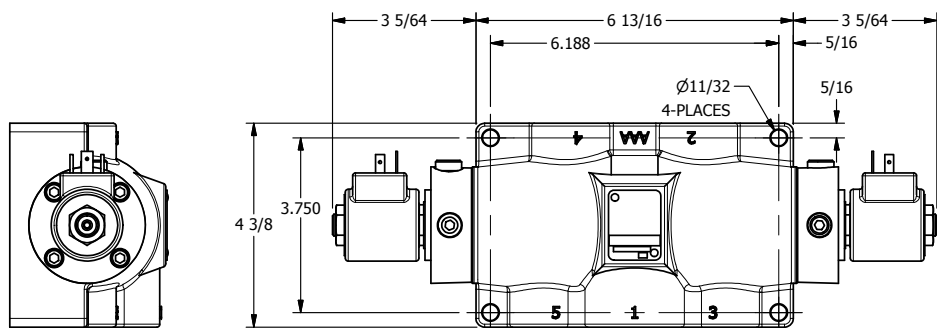

4

3

2

1

AAA
PRODUCTS
INTERNATIONAL

AAA PRODUCTS INTERNATIONAL
7114 Harry Hines Blvd
Dallas, TX 75235

TITLE: 1" SUBPLATE, DBL SOL, 3 POS,
SPR CTR, SOL RTRN, FLOAT CTR SPL,
ISO 4400 DIN, PUSH OVRD

DRAWING NO.:
DIM_SY8PGEDOP