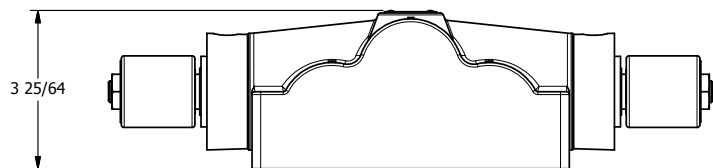

4

3

2

1

AAA
PRODUCTS
INTERNATIONAL

AAA PRODUCTS INTERNATIONAL
7114 Harry Hines Blvd
Dallas, TX 75235

TITLE: 1" SUBPLATE, DBL SOL, 3 POS,
SPR CTR, SOL RTRN, FLOAT CTR SPL,
ISO 4400 DIN, PUSH OVRD

DRAWING NO.:
DIM_SY8PGEDOP