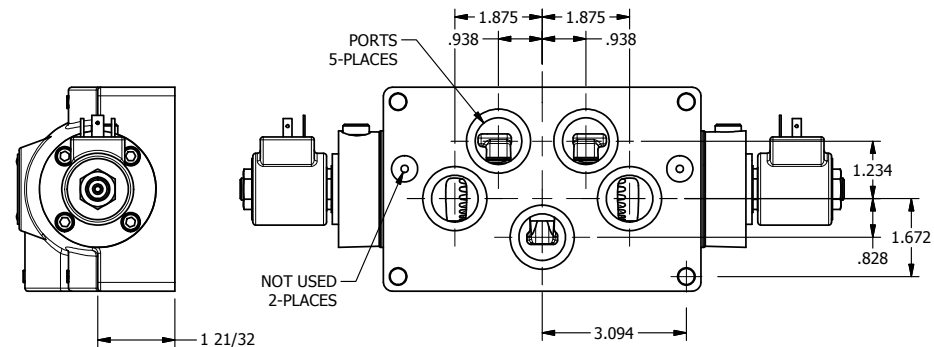

4

3

2

1

AAA
PRODUCTS
INTERNATIONAL

AAA PRODUCTS INTERNATIONAL
7114 Harry Hines Blvd
Dallas, TX 75235

TITLE: 1" SUBPLATE, DBL SOL, 3 POS,
SPR CTR, SOL RTRN, FLOAT CTR SPL,
ISO 4400 DIN, PUSH OVRD

DRAWING NO.:
DIM_SY8PGEDOP