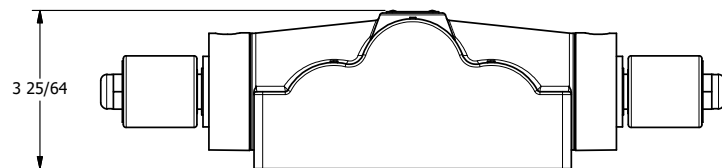

4

3

2

1

AAA
PRODUCTS
INTERNATIONAL

AAA PRODUCTS INTERNATIONAL
7114 Harry Hines Blvd
Dallas, TX 75235

TITLE: 1" SUBPLATE, DBL SOL, 3 POS,
FLOAT SPR CTR, ISO4400 DIN,
NON-LCKNG OVRD, EXCLDR

DRAWING NO.:
DIM_SY8PGEDONL