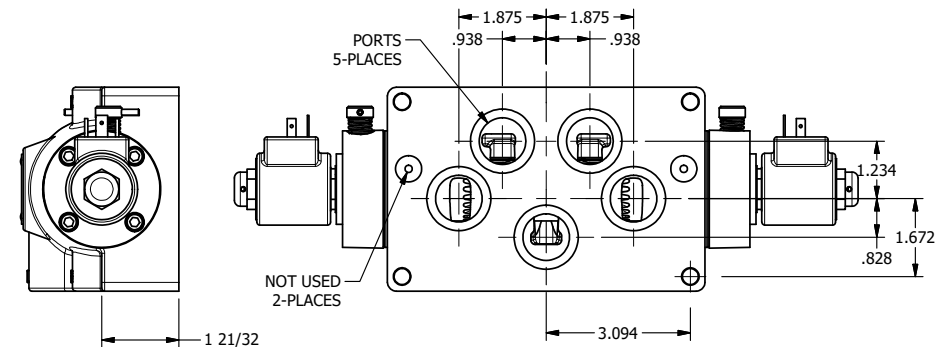

4

3

2

1

AAA
PRODUCTS
INTERNATIONAL

AAA PRODUCTS INTERNATIONAL
7114 Harry Hines Blvd
Dallas, TX 75235

TITLE: 1" SUBPLATE, DBL SOL, 3 POS,
FLOAT SPR CTR, ISO4400 DIN,
NON-LCKNG OVRD, EXCLDR

DRAWING NO.:
DIM_SY8PGEDONL