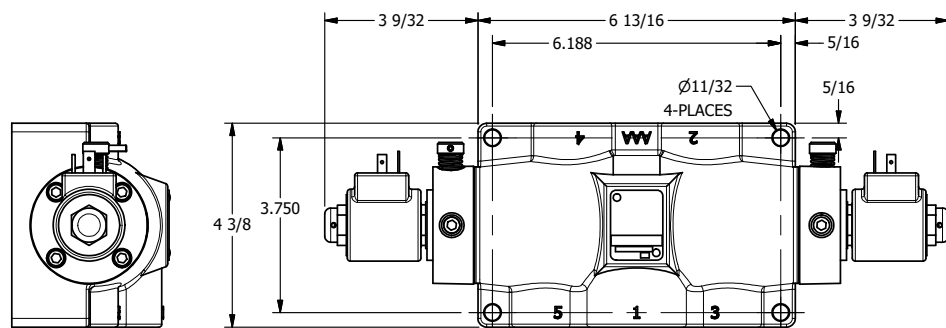

4

3

2

1

AAA
PRODUCTS
INTERNATIONAL

AAA PRODUCTS INTERNATIONAL
7114 Harry Hines Blvd
Dallas, TX 75235

TITLE: 1" SUBPLATE, DBL SOL, 3 POS,
FLOAT SPR CTR, ISO4400 DIN,
NON-LCKNG OVRD, EXCLDR

DRAWING NO.:
DIM_SY8PGEDONL