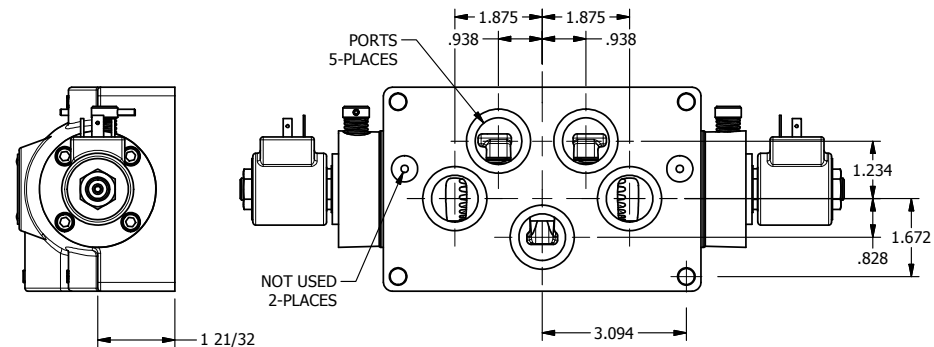

4

3

2

1

**AAA**  
PRODUCTS  
INTERNATIONAL

**AAA PRODUCTS INTERNATIONAL**  
7114 Harry Hines Blvd  
Dallas, TX 75235

TITLE: 1" SUBPLATE, DBL SOL, 3 POS,  
SPR CTR, SOL RTRN, FLOAT CTR SPL,  
ISO 4400 DIN, NON-LCKNG OVRD

DRAWING NO.:  
DIM\_SY8PGEDON

THE INFORMATION CONTAINED WITHIN THIS DOCUMENT IS PROPRIETARY TO AAA PRODUCTS AND MAY NOT BE DISCLOSED WITHOUT PRIOR WRITTEN CONSENT

4

3

2

1

B

B