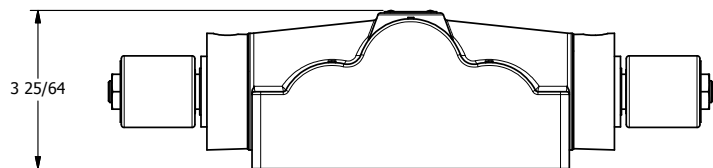

4

3

2

1

**AAA**  
PRODUCTS  
INTERNATIONAL

**AAA PRODUCTS INTERNATIONAL**  
7114 Harry Hines Blvd  
Dallas, TX 75235

TITLE: 1" SUBPLATE, DBL SOL, 3 POS,  
SPR CTR, SOL RTRN, FLOAT CTR SPL,  
ISO 4400 DIN, NON-LCKNG OVRD

DRAWING NO.:  
DIM\_SY8PGEDON

THE INFORMATION CONTAINED WITHIN THIS DOCUMENT IS PROPRIETARY TO AAA PRODUCTS AND MAY NOT BE DISCLOSED WITHOUT PRIOR WRITTEN CONSENT

4

3

2

1

B

B