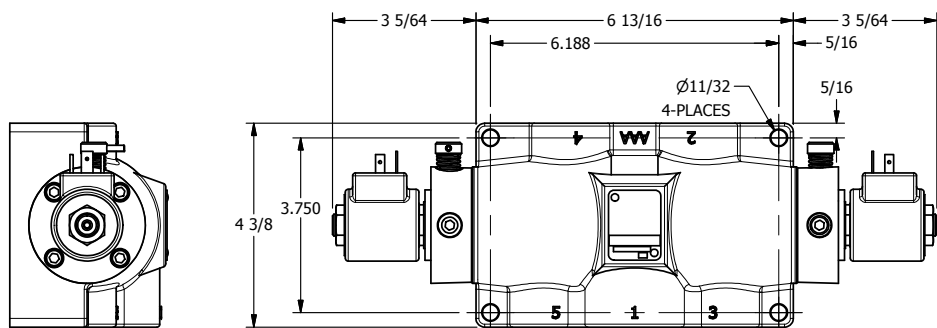

4

3

2

1

**AAA**  
PRODUCTS  
INTERNATIONAL

**AAA PRODUCTS INTERNATIONAL**  
7114 Harry Hines Blvd  
Dallas, TX 75235

TITLE: 1" SUBPLATE, DBL SOL, 3 POS,  
SPR CTR, SOL RTRN, FLOAT CTR SPL,  
ISO 4400 DIN, NON-LCKNG OVRD

DRAWING NO.:  
DIM\_SY8PGEDON

THE INFORMATION CONTAINED WITHIN THIS DOCUMENT IS PROPRIETARY TO AAA PRODUCTS AND MAY NOT BE DISCLOSED WITHOUT PRIOR WRITTEN CONSENT

4

3

2

1

B

B