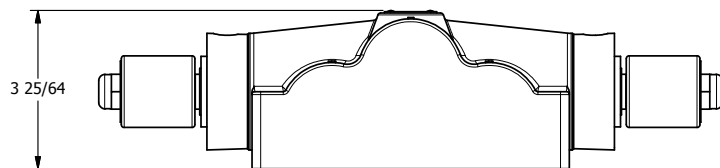

4

3

2

1

**AAA**  
PRODUCTS  
INTERNATIONAL

**AAA PRODUCTS INTERNATIONAL**  
7114 Harry Hines Blvd  
Dallas, TX 75235

TITLE: 1" SUBPLATE, DBL SOL, 3 POS,  
SPR CTR, FLOAT CTR SPL, ISO 4400,  
LCKNG OVRD, DUST EXCLDR

DRAWING NO.:  
DIM\_SY8PGEDOL

THE INFORMATION CONTAINED WITHIN THIS DOCUMENT IS PROPRIETARY TO AAA PRODUCTS AND MAY NOT BE DISCLOSED WITHOUT PRIOR WRITTEN CONSENT

4

3

2

1

B

B