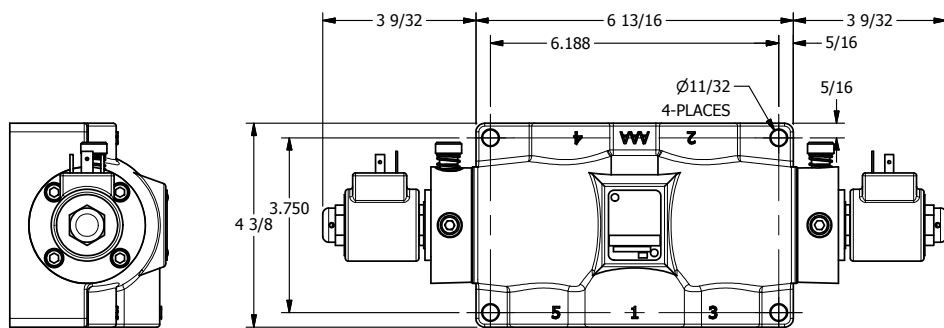

4

3

2

1

**AAA**  
PRODUCTS  
INTERNATIONAL

**AAA PRODUCTS INTERNATIONAL**  
7114 Harry Hines Blvd  
Dallas, TX 75235

TITLE: 1" SUBPLATE, DBL SOL, 3 POS,  
SPR CTR, FLOAT CTR SPL, ISO 4400,  
LCKNG OVRD, DUST EXCLDR

DRAWING NO.:  
DIM\_SY8PGEDOL

THE INFORMATION CONTAINED WITHIN THIS DOCUMENT IS PROPRIETARY TO AAA PRODUCTS AND MAY NOT BE DISCLOSED WITHOUT PRIOR WRITTEN CONSENT

4

3

2

1

B

B