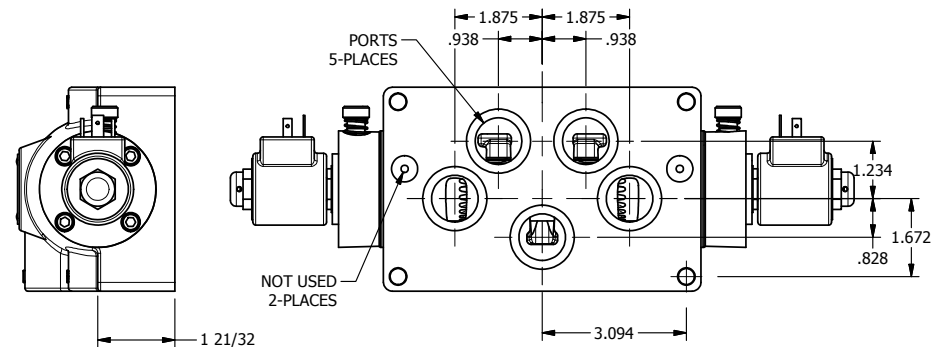

4

3

2

1

**AAA**  
PRODUCTS  
INTERNATIONAL

**AAA PRODUCTS INTERNATIONAL**  
7114 Harry Hines Blvd  
Dallas, TX 75235

TITLE: 1" SUBPLATE, DBL SOL, 3 POS,  
SPR CTR, FLOAT CTR SPL, ISO 4400,  
LCKNG OVRD, DUST EXCLDR

DRAWING NO.:  
DIM\_SY8PGEDOL

THE INFORMATION CONTAINED WITHIN THIS DOCUMENT IS PROPRIETARY TO AAA PRODUCTS AND MAY NOT BE DISCLOSED WITHOUT PRIOR WRITTEN CONSENT

4

3

2

1

B

B