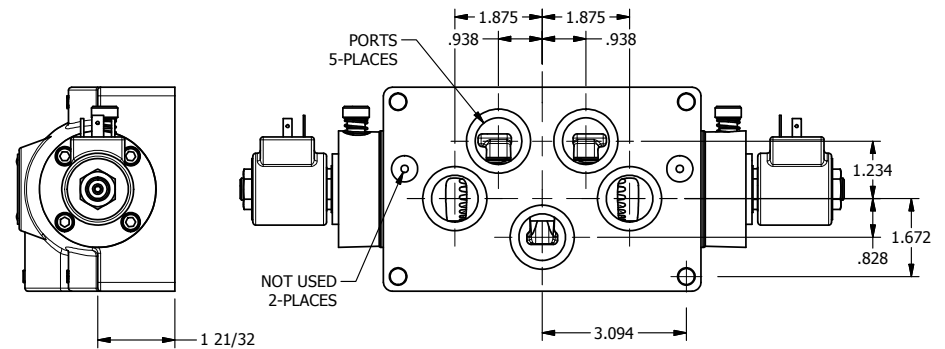

4

3

2

1

AAA
PRODUCTS
INTERNATIONAL

**AAA PRODUCTS
INTERNATIONAL**
7114 Harry Hines Blvd
Dallas, TX 75235

TITLE: 1" SUBPLATE, DBL SOL, 3 POS,
SPR CTR, SOL RTRN, FLOAT CTR SPL,
ISO 4400 DIN, LCKNG OVRD

DRAWING NO.:
DIM_SY8PGEDO