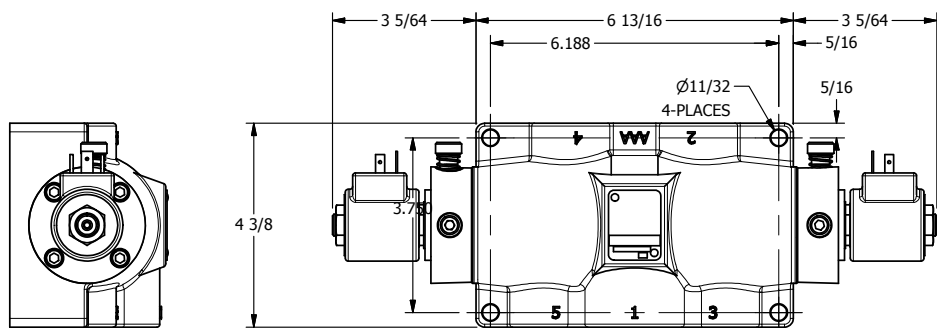

4

3

2

1

AAA
PRODUCTS
INTERNATIONAL

**AAA PRODUCTS
INTERNATIONAL**
7114 Harry Hines Blvd
Dallas, TX 75235

TITLE: 1" SUBPLATE, DBL SOL, 3 POS,
SPR CTR, SOL RTRN, FLOAT CTR SPL,
ISO 4400 DIN, LCKNG OVRD

DRAWING NO.:
DIM_SY8PGEDO