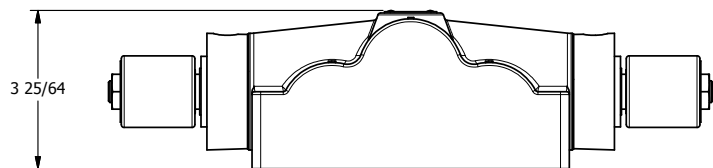

4

3

2

1

AAA
PRODUCTS
INTERNATIONAL

**AAA PRODUCTS
INTERNATIONAL**
7114 Harry Hines Blvd
Dallas, TX 75235

TITLE: 1" SUBPLATE, DBL SOL, 3 POS,
SPR CTR, SOL RTRN, FLOAT CTR SPL,
ISO 4400 DIN, LCKNG OVRD

DRAWING NO.:
DIM_SY8PGEDO