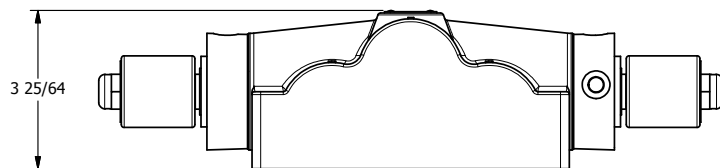

4

3

2

1

AAA
PRODUCTS
INTERNATIONAL

AAA PRODUCTS INTERNATIONAL
7114 Harry Hines Blvd
Dallas, TX 75235

TITLE: 1" SUBPLATE, DBL SOL, 3 POS,
SPR CTR, SOL RTRN, FLOAT CTR SPL,
ISO 4400 DIN, DUST EXCLDR

DRAWING NO.:
DIM_SY8PGEDL