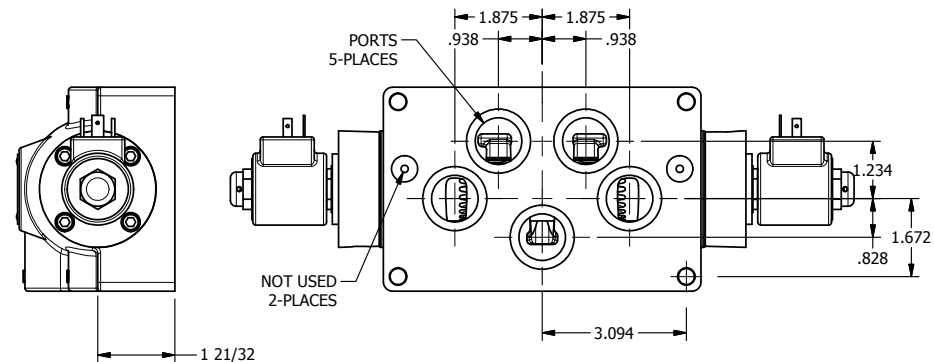

4

3

2

1

AAA
PRODUCTS
INTERNATIONAL

AAA PRODUCTS INTERNATIONAL
7114 Harry Hines Blvd
Dallas, TX 75235

TITLE: 1" SUBPLATE, DBL SOL, 3 POS,
SPR CTR, SOL RTRN, FLOAT CTR SPL,
ISO 4400 DIN, DUST EXCLDR

DRAWING NO.:
DIM_SY8PGEDL