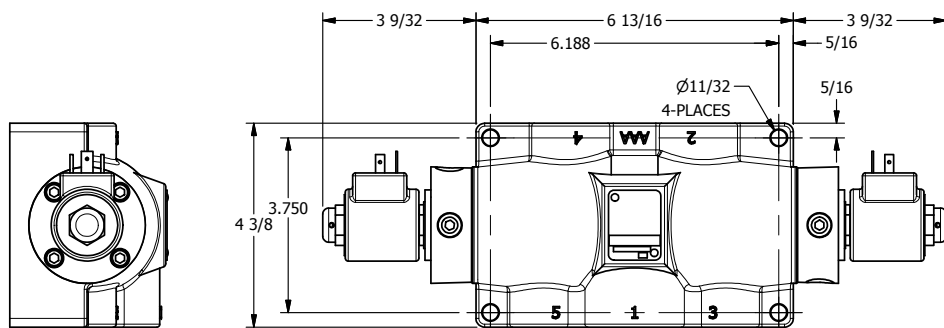

4

3

2

1

AAA
PRODUCTS
INTERNATIONAL

AAA PRODUCTS INTERNATIONAL
7114 Harry Hines Blvd
Dallas, TX 75235

TITLE: 1" SUBPLATE, DBL SOL, 3 POS,
SPR CTR, SOL RTRN, FLOAT CTR SPL,
ISO 4400 DIN, DUST EXCLDR

DRAWING NO.:
DIM_SY8PGEDL