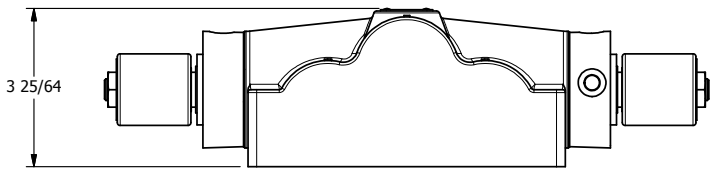

4

3

2

1

AAA
PRODUCTS
INTERNATIONAL

AAA PRODUCTS INTERNATIONAL
7114 Harry Hines Blvd
Dallas, TX 75235

TITLE: 1" SUBPLATE, DBL SOL, 3 POS,
SPR CTR, SOL RTRN, FLOAT CTR SPL,
ISO 4400 DIN

PART NO.:
DIM_SY8PGED