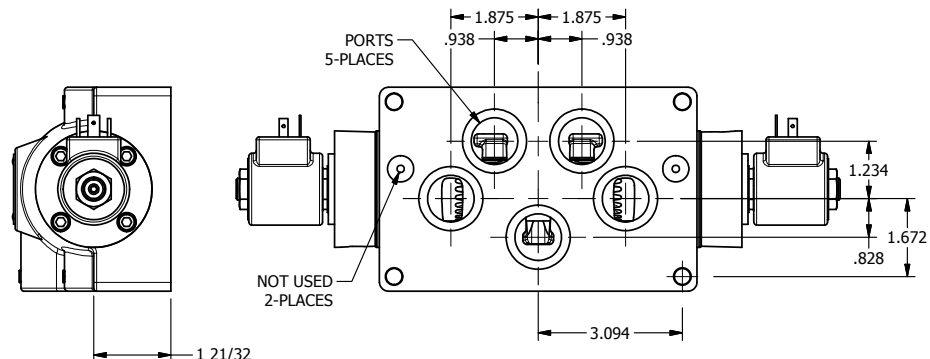

4

3

2

1

AAA
PRODUCTS
INTERNATIONAL

AAA PRODUCTS INTERNATIONAL
7114 Harry Hines Blvd
Dallas, TX 75235

TITLE: 1" SUBPLATE, DBL SOL, 3 POS,
SPR CTR, SOL RTRN, FLOAT CTR SPL,
ISO 4400 DIN

PART NO.:
DIM_SY8PGED