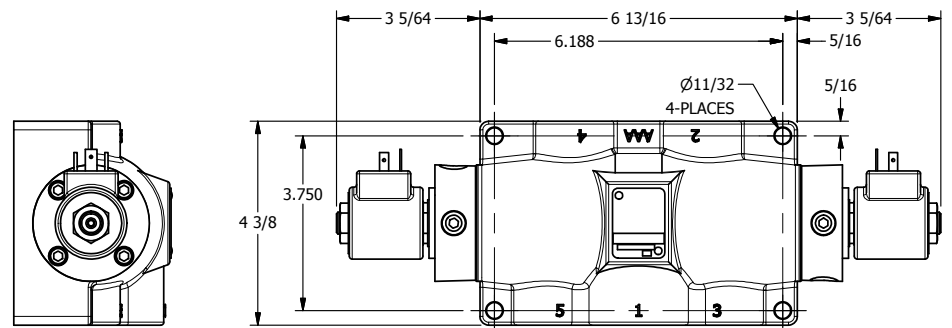

4

3

2

1

AAA
PRODUCTS
INTERNATIONAL

AAA PRODUCTS INTERNATIONAL
7114 Harry Hines Blvd
Dallas, TX 75235

TITLE: 1" SUBPLATE, DBL SOL, 3 POS,
SPR CTR, SOL RTRN, FLOAT CTR SPL,
ISO 4400 DIN

PART NO.:
DIM_SY8PGED