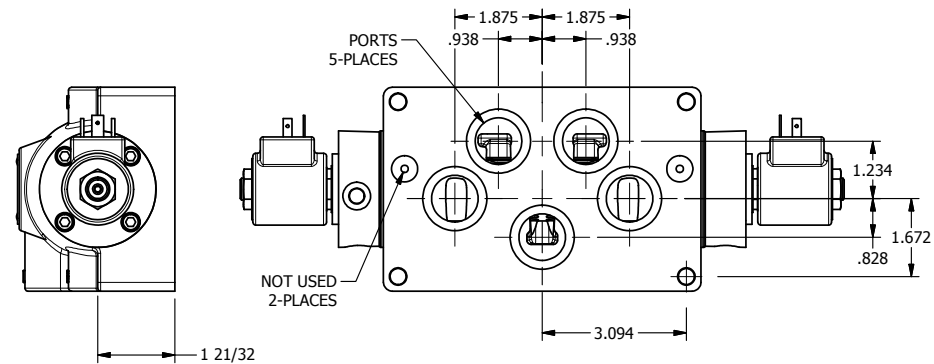

4

3

2

1

**AAA**  
PRODUCTS  
INTERNATIONAL

**AAA PRODUCTS INTERNATIONAL**  
7114 Harry Hines Blvd  
Dallas, TX 75235

TITLE: 1" SUBPLATE, DBL SOL, 3 POS,  
SPR CTR, SOL RTRN, CLSD CTR SPL,  
ISO 4400 DIN, EXT PILOT

DRAWING NO.:  
DIM\_SY8PEDZ

THE INFORMATION CONTAINED WITHIN THIS DOCUMENT IS PROPRIETARY TO AAA PRODUCTS AND MAY NOT BE DISCLOSED WITHOUT PRIOR WRITTEN CONSENT

4

3

2

1