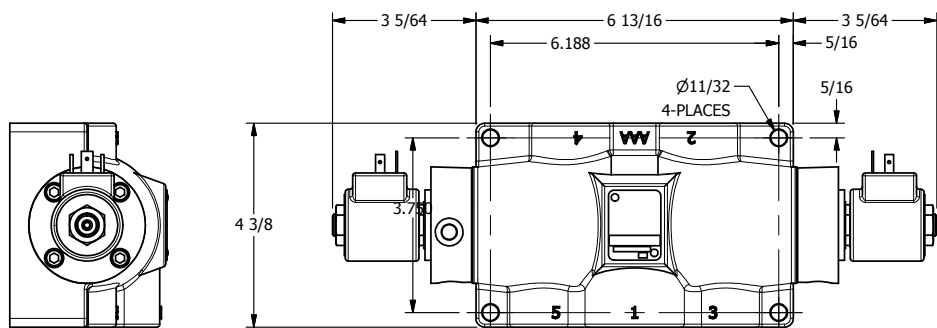

4

3

2

1

**AAA**  
PRODUCTS  
INTERNATIONAL

**AAA PRODUCTS INTERNATIONAL**  
7114 Harry Hines Blvd  
Dallas, TX 75235

TITLE: 1" SUBPLATE, DBL SOL, 3 POS,  
SPR CTR, SOL RTRN, CLSD CTR SPL,  
ISO 4400 DIN, EXT PILOT

DRAWING NO.:  
DIM\_SY8PEDZ

THE INFORMATION CONTAINED WITHIN THIS DOCUMENT IS PROPRIETARY TO AAA PRODUCTS AND MAY NOT BE DISCLOSED WITHOUT PRIOR WRITTEN CONSENT

4

3

2

1