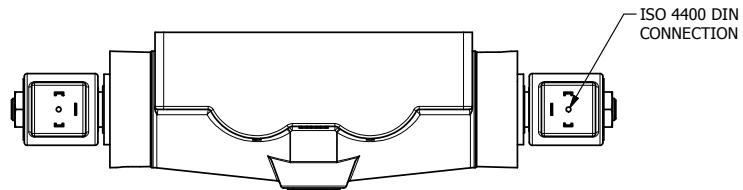

4

3

2

1

**AAA**  
PRODUCTS  
INTERNATIONAL

**AAA PRODUCTS INTERNATIONAL**  
7114 Harry Hines Blvd  
Dallas, TX 75235

TITLE: 1" SUBPLATE, DBL SOL, 3 POS,  
SPR CTR, SOL RTRN, CLSD CTR SPL,  
ISO 4400 DIN, EXT PILOT

DRAWING NO.:  
DIM\_SY8PEDZ

THE INFORMATION CONTAINED WITHIN THIS DOCUMENT IS PROPRIETARY TO AAA PRODUCTS AND MAY NOT BE DISCLOSED WITHOUT PRIOR WRITTEN CONSENT

4

3

2

1