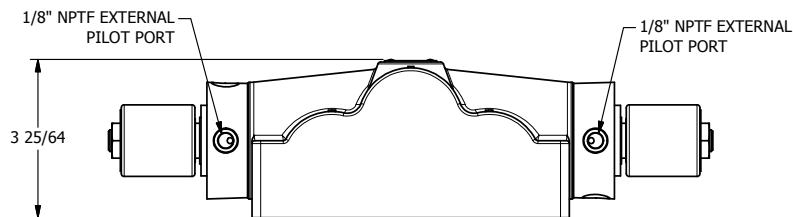

4

3

2

1

**AAA**  
PRODUCTS  
INTERNATIONAL

**AAA PRODUCTS INTERNATIONAL**  
7114 Harry Hines Blvd  
Dallas, TX 75235

TITLE: 1" SUBPLATE, DBL SOL, 3 POS,  
SPR CTR, SOL RTRN, CLSD CTR SPL,  
ISO 4400 DIN, EXT PILOT

DRAWING NO.:  
DIM\_SY8PEDZ

THE INFORMATION CONTAINED WITHIN THIS DOCUMENT IS PROPRIETARY TO AAA PRODUCTS AND MAY NOT BE DISCLOSED WITHOUT PRIOR WRITTEN CONSENT

4

3

2

1