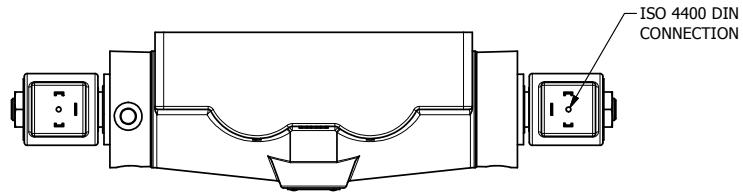

4

3

2

1

**AAA**  
PRODUCTS  
INTERNATIONAL

**AAA PRODUCTS  
INTERNATIONAL**  
7114 Harry Hines Blvd  
Dallas, TX 75235

TITLE: 1" SUBPLATE, DBL SOL, 3 POS,  
SPR CTR, SOL RTRN, CLSD CTR SPL,  
ISO 4400 DIN, TAPPED VENT

DRAWING NO.:  
DIM\_SY8PEDT

4

3

2

1

THE INFORMATION CONTAINED WITHIN THIS DOCUMENT IS PROPRIETARY TO AAA PRODUCTS AND MAY NOT BE DISCLOSED WITHOUT PRIOR WRITTEN CONSENT