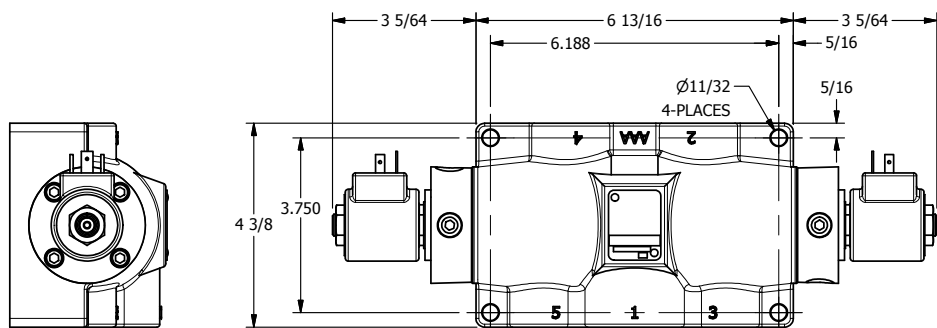

4

3

2

1

**AAA**  
PRODUCTS  
INTERNATIONAL

**AAA PRODUCTS  
INTERNATIONAL**  
7114 Harry Hines Blvd  
Dallas, TX 75235

TITLE: 1" SUBPLATE, DBL SOL, 3 POS,  
SPR CTR, SOL RTRN, CLSD CTR SPL,  
ISO 4400 DIN, TAPPED VENT

DRAWING NO.:  
DIM\_SY8PEDT

4

3

2

1

THE INFORMATION CONTAINED WITHIN THIS DOCUMENT IS PROPRIETARY TO AAA PRODUCTS AND MAY NOT BE DISCLOSED WITHOUT PRIOR WRITTEN CONSENT