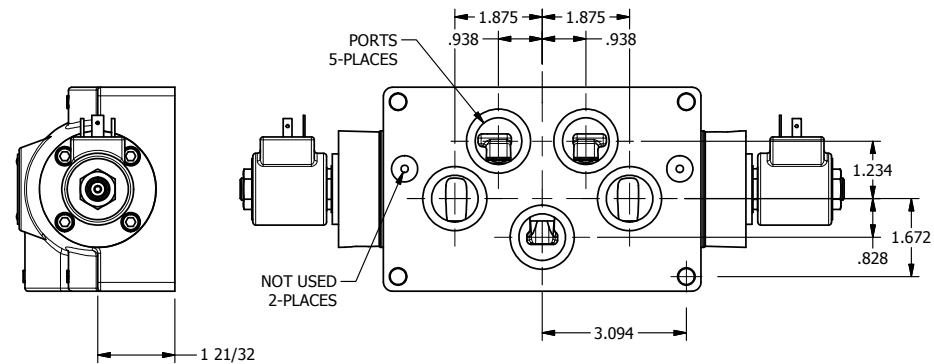

4

3

2

1

**AAA**  
PRODUCTS  
INTERNATIONAL

**AAA PRODUCTS  
INTERNATIONAL**  
7114 Harry Hines Blvd  
Dallas, TX 75235

TITLE: 1" SUBPLATE, DBL SOL, 3 POS,  
SPR CTR, SOL RTRN, CLSD CTR SPL,  
ISO 4400 DIN, TAPPED VENT

DRAWING NO.:  
DIM\_SY8PEDT

4

3

2

1

THE INFORMATION CONTAINED WITHIN THIS DOCUMENT IS PROPRIETARY TO AAA PRODUCTS AND MAY NOT BE DISCLOSED WITHOUT PRIOR WRITTEN CONSENT