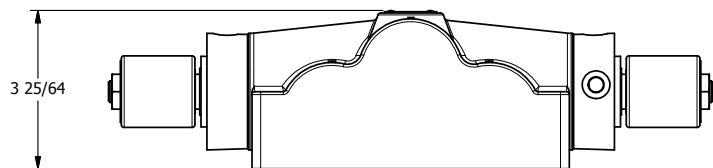

4

3

2

1

**AAA**  
PRODUCTS  
INTERNATIONAL

**AAA PRODUCTS  
INTERNATIONAL**  
7114 Harry Hines Blvd  
Dallas, TX 75235

TITLE: 1" SUBPLATE, DBL SOL, 3 POS,  
SPR CTR, SOL RTRN, CLSD CTR SPL,  
ISO 4400 DIN, TAPPED VENT

DRAWING NO.:  
DIM\_SY8PEDT

4

3

2

1

THE INFORMATION CONTAINED WITHIN THIS DOCUMENT IS PROPRIETARY TO AAA PRODUCTS AND MAY NOT BE DISCLOSED WITHOUT PRIOR WRITTEN CONSENT