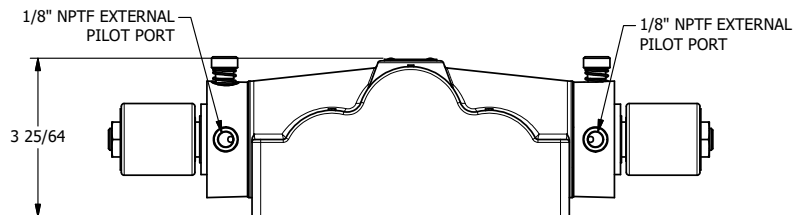

4

3

2

1

**AAA**  
PRODUCTS  
INTERNATIONAL

**AAA PRODUCTS INTERNATIONAL**  
7114 Harry Hines Blvd  
Dallas, TX 75235

TITLE: 1" SUBPLATE, DBL SOL, 3 POS,  
SPR CTR, SOL SHFT, CLSD CTR SPL,  
ISO 4400, LCKNG OVRD, EXT PILOT