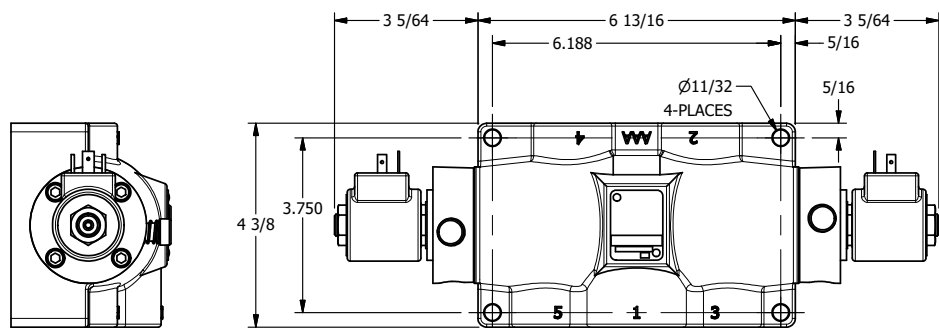

4

3

2

1

**AAA**  
PRODUCTS  
INTERNATIONAL

**AAA PRODUCTS INTERNATIONAL**  
7114 Harry Hines Blvd  
Dallas, TX 75235

TITLE: 1" SUBPLATE, DBL SOL, 3 POS,  
SPR CTR, SOL SHFT, CLSD CTR SPL,  
ISO 4400, LCKNG OVRD, EXT PILOT

DRAWING NO.:  
DIM\_SY8PEDOZ

THE INFORMATION CONTAINED WITHIN THIS DOCUMENT IS PROPRIETARY TO AAA PRODUCTS AND MAY NOT BE DISCLOSED WITHOUT PRIOR WRITTEN CONSENT

4

3

2

1

B

B