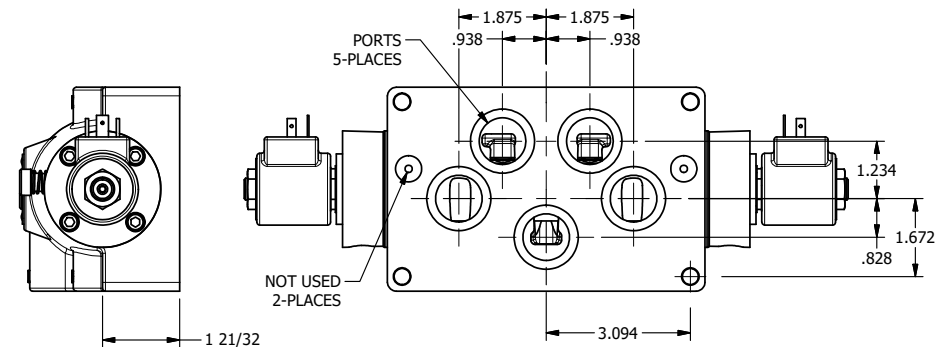

4

3

2

1

**AAA**  
PRODUCTS  
INTERNATIONAL

**AAA PRODUCTS INTERNATIONAL**  
7114 Harry Hines Blvd  
Dallas, TX 75235

TITLE: 1" SUBPLATE, DBL SOL, 3 POS,  
SPR CTR, SOL SHFT, CLSD CTR SPL,  
ISO 4400, LCKNG OVRD, EXT PILOT

DRAWING NO.:  
DIM\_SY8PEDOZ

THE INFORMATION CONTAINED WITHIN THIS DOCUMENT IS PROPRIETARY TO AAA PRODUCTS AND MAY NOT BE DISCLOSED WITHOUT PRIOR WRITTEN CONSENT

4

3

2

1

B

B