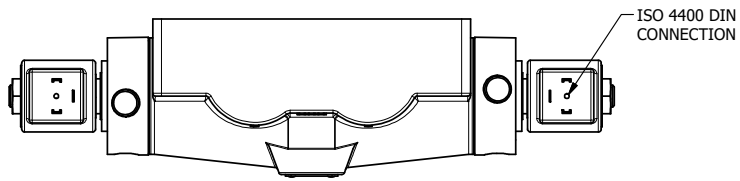

4

3

2

1

1/8" NPTF TAPPED VENT 2-PLACES
1 21/32

AAA PRODUCTS INTERNATIONAL
7114 Harry Hines Blvd
Dallas, TX 75235

TITLE: 1" SUBPLATE, DBL SOL, 3 POS, CLSD SPR CTR, ISO 4400 DIN, LCKNG OVRD, TPD VENT

DRAWING NO.: DIM_SY8PEDOT