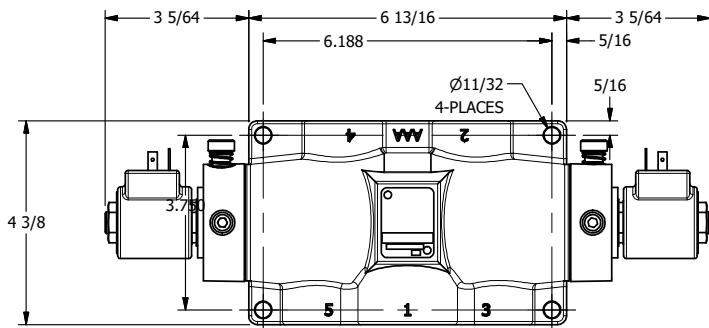

4

3

2

1

1/8" NPTF TAPPED VENT 2-PLACES
1 21/32

AAA PRODUCTS INTERNATIONAL
7114 Harry Hines Blvd
Dallas, TX 75235

TITLE: 1" SUBPLATE, DBL SOL, 3 POS, CLSD SPR CTR, ISO 4400 DIN, LCKNG OVRD, TPD VENT

DRAWING NO.: DIM_SY8PEDOT