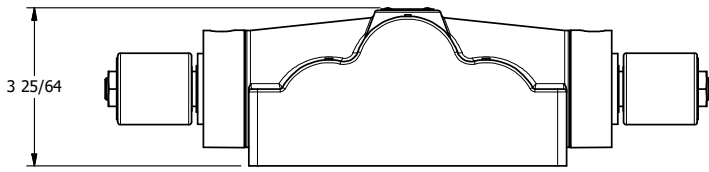

4

3

2

1

1/8" NPTF TAPPED VENT 2-PLACES
1 21/32

AAA PRODUCTS INTERNATIONAL
7114 Harry Hines Blvd
Dallas, TX 75235

TITLE: 1" SUBPLATE, DBL SOL, 3 POS, CLSD SPR CTR, ISO 4400 DIN, LCKNG OVRD, TPD VENT

DRAWING NO.: DIM_SY8PEDOT