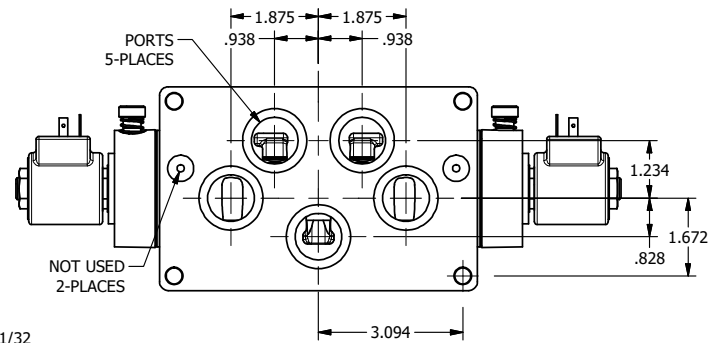

4

3

2

1

1/8" NPTF TAPPED VENT 2-PLACES
1 21/32

AAA PRODUCTS INTERNATIONAL
7114 Harry Hines Blvd
Dallas, TX 75235

TITLE: 1" SUBPLATE, DBL SOL, 3 POS, CLSD SPR CTR, ISO 4400 DIN, LCKNG OVRD, TPD VENT

DRAWING NO.: DIM_SY8PEDOT