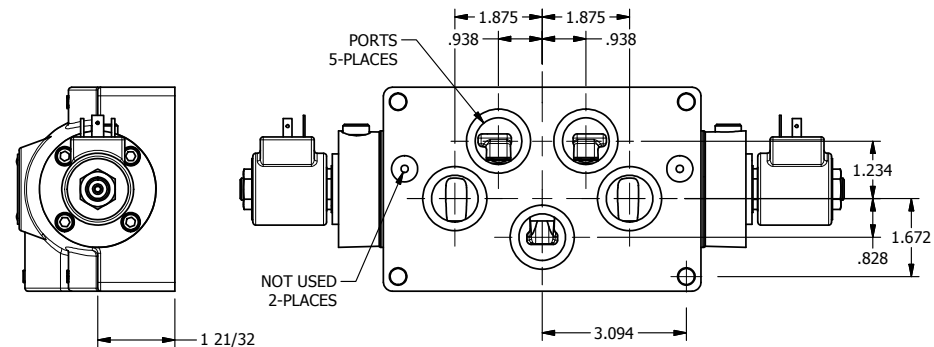

4

3

2

1

AAA
PRODUCTS
INTERNATIONAL

AAA PRODUCTS INTERNATIONAL
7114 Harry Hines Blvd
Dallas, TX 75235

TITLE: 1" SUBPLATE, DBL SOL, 3 POS,
SPR CTR, SOL RTRN, CLSD CTR SPL,
ISO 4400 DIN, PUSH OVRD

DRAWING NO.:
DIM_SY8PEDOP