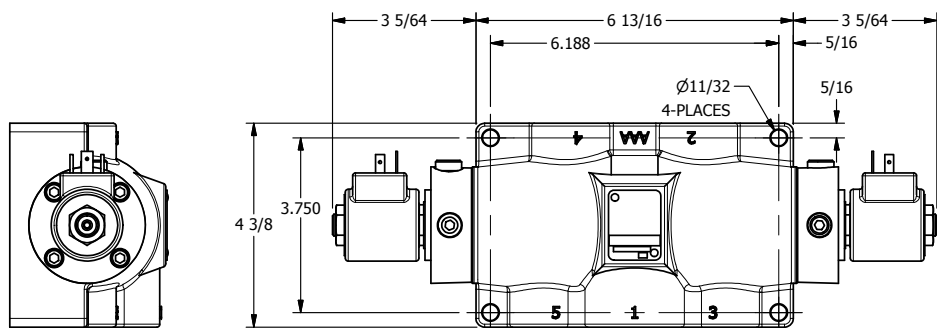

4

3

2

1

AAA
PRODUCTS
INTERNATIONAL

AAA PRODUCTS INTERNATIONAL
7114 Harry Hines Blvd
Dallas, TX 75235

TITLE: 1" SUBPLATE, DBL SOL, 3 POS,
SPR CTR, SOL RTRN, CLSD CTR SPL,
ISO 4400 DIN, PUSH OVRD

DRAWING NO.:
DIM_SY8PEDOP