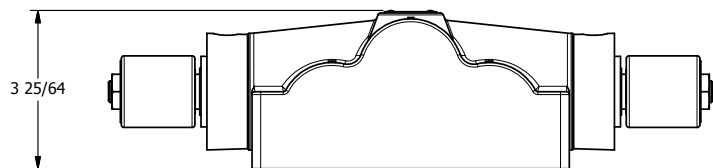

4

3

2

1

AAA
PRODUCTS
INTERNATIONAL

AAA PRODUCTS INTERNATIONAL
7114 Harry Hines Blvd
Dallas, TX 75235

TITLE: 1" SUBPLATE, DBL SOL, 3 POS,
SPR CTR, SOL RTRN, CLSD CTR SPL,
ISO 4400 DIN, PUSH OVRD

DRAWING NO.:
DIM_SY8PEDOP