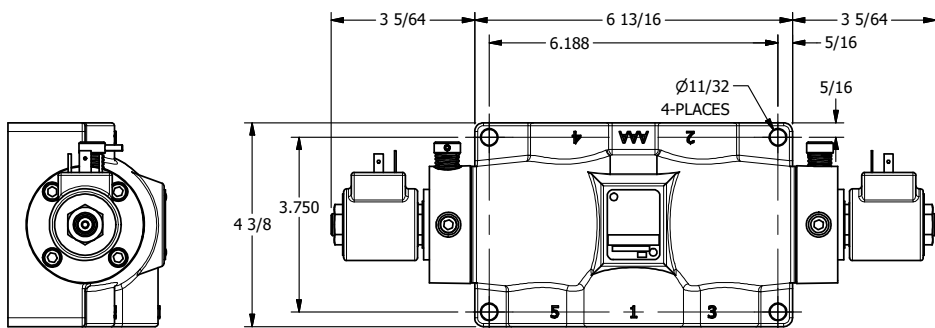

4

3

2

1

1/8" NPTF TAPPED VENT 2-PLACES

1 21/32