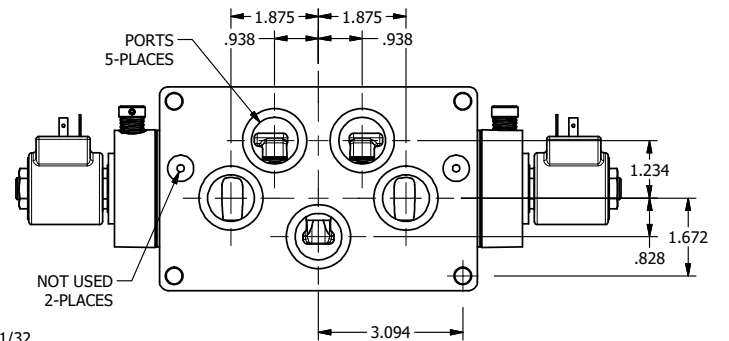

AAA
PRODUCTS
INTERNATIONAL

**AAA PRODUCTS
INTERNATIONAL**
7114 Harry Hines Blvd
Dallas, TX 75235

TITLE: 1" SUBPLATE, DBL SOL, 3 POS,
CLSD SPR CTR, ISO 4400 DIN,
NON-LCKNG OVRD, TPD VENT

DRAWING NO.:
DIM_SY8PEDONT

THE INFORMATION CONTAINED WITHIN THIS DOCUMENT IS PROPRIETARY TO AAA PRODUCTS AND MAY NOT BE DISCLOSED WITHOUT PRIOR WRITTEN CONSENT

4

3

2