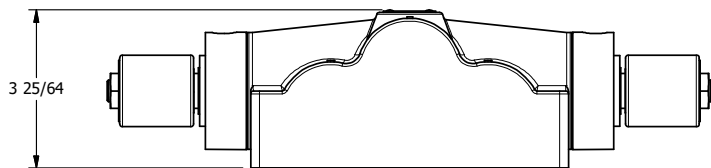

AAA
PRODUCTS
INTERNATIONAL

**AAA PRODUCTS
INTERNATIONAL**
7114 Harry Hines Blvd
Dallas, TX 75235

TITLE: 1" SUBPLATE, DBL SOL, 3 POS,
CLSD SPR CTR, ISO 4400 DIN,
NON-LCKNG OVRD, TPD VENT

DRAWING NO.:
DIM_SY8PEDONT

THE INFORMATION CONTAINED WITHIN THIS DOCUMENT IS PROPRIETARY TO AAA PRODUCTS AND MAY NOT BE DISCLOSED WITHOUT PRIOR WRITTEN CONSENT

4

3

2