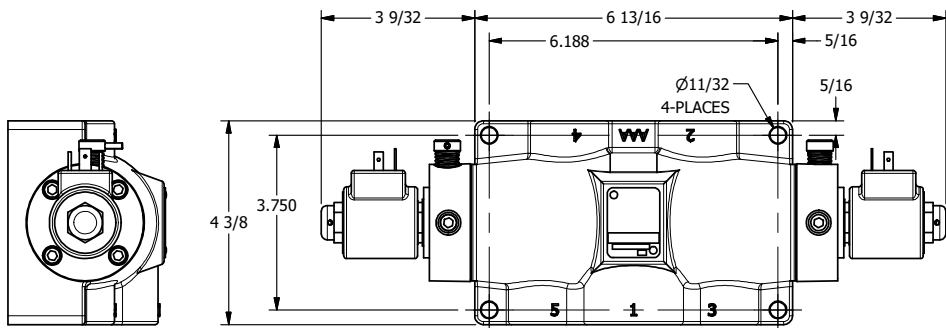

4

3

2

1

AAA
PRODUCTS
INTERNATIONAL

AAA PRODUCTS INTERNATIONAL
7114 Harry Hines Blvd
Dallas, TX 75235

TITLE: 1" SUBPLATE, DBL SOL, 3 POS,
CLSD SPR CTR, ISO 4400 DIN,
NON-LCKNG OVRD, EXCLDR

DRAWING NO.:
DIM_SY8PEDONL