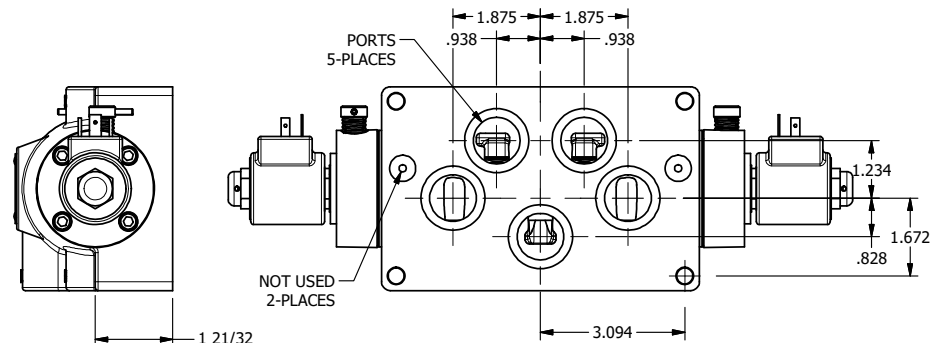

4

3

2

1

AAA
PRODUCTS
INTERNATIONAL

AAA PRODUCTS INTERNATIONAL
7114 Harry Hines Blvd
Dallas, TX 75235

TITLE: 1" SUBPLATE, DBL SOL, 3 POS,
CLSD SPR CTR, ISO 4400 DIN,
NON-LCKNG OVRD, EXCLDR

DRAWING NO.:
DIM_SY8PEDONL