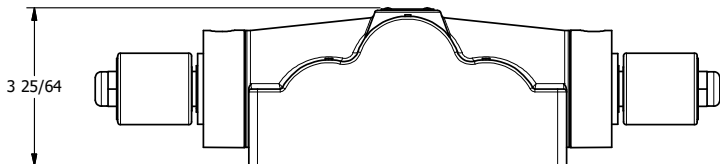

4

3

2

1

AAA
PRODUCTS
INTERNATIONAL

AAA PRODUCTS INTERNATIONAL
7114 Harry Hines Blvd
Dallas, TX 75235

TITLE: 1" SUBPLATE, DBL SOL, 3 POS,
CLSD SPR CTR, ISO 4400 DIN,
NON-LCKNG OVRD, EXCLDR

DRAWING NO.:
DIM_SY8PEDONL