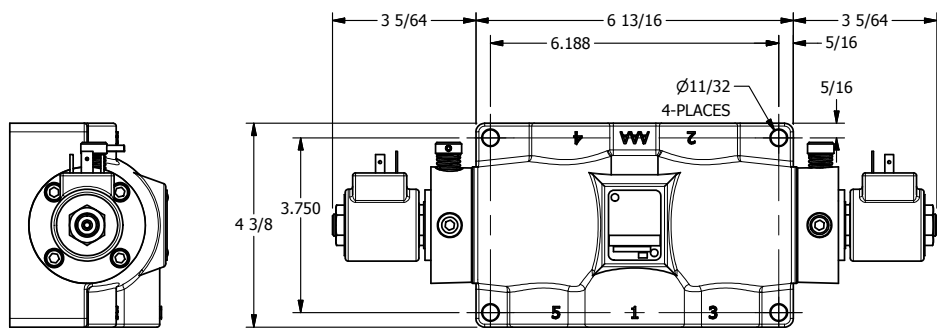

4

3

2

1

**AAA**  
PRODUCTS  
INTERNATIONAL

**AAA PRODUCTS INTERNATIONAL**  
7114 Harry Hines Blvd  
Dallas, TX 75235

TITLE: 1" SUBPLATE, DBL SOL, 3 POS,  
SPR CTR, SOL RTRN, CLSD CTR SPL,  
ISO 4400 DIN, NON-LCKNG OVRD

DRAWING NO.:  
DIM\_SY8PEDON

THE INFORMATION CONTAINED WITHIN THIS DOCUMENT IS PROPRIETARY TO AAA PRODUCTS AND MAY NOT BE DISCLOSED WITHOUT PRIOR WRITTEN CONSENT

4

3

2

1

B

B