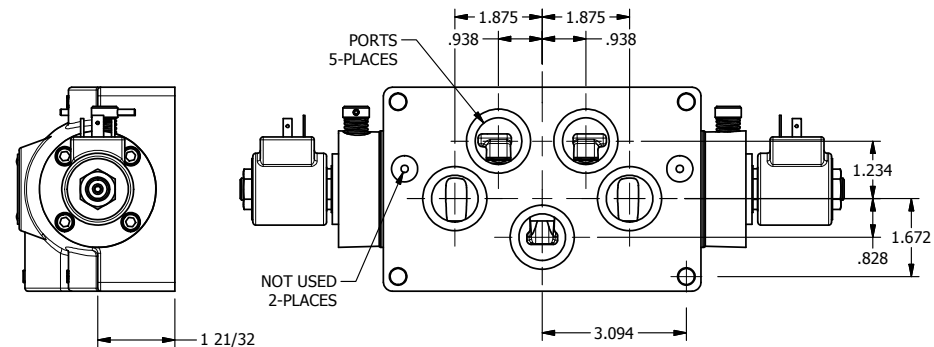

4

3

2

1

**AAA**  
PRODUCTS  
INTERNATIONAL

**AAA PRODUCTS INTERNATIONAL**  
7114 Harry Hines Blvd  
Dallas, TX 75235

TITLE: 1" SUBPLATE, DBL SOL, 3 POS,  
SPR CTR, SOL RTRN, CLSD CTR SPL,  
ISO 4400 DIN, NON-LCKNG OVRD

DRAWING NO.:  
DIM\_SY8PEDON

THE INFORMATION CONTAINED WITHIN THIS DOCUMENT IS PROPRIETARY TO AAA PRODUCTS AND MAY NOT BE DISCLOSED WITHOUT PRIOR WRITTEN CONSENT

4

3

2

1

B

B