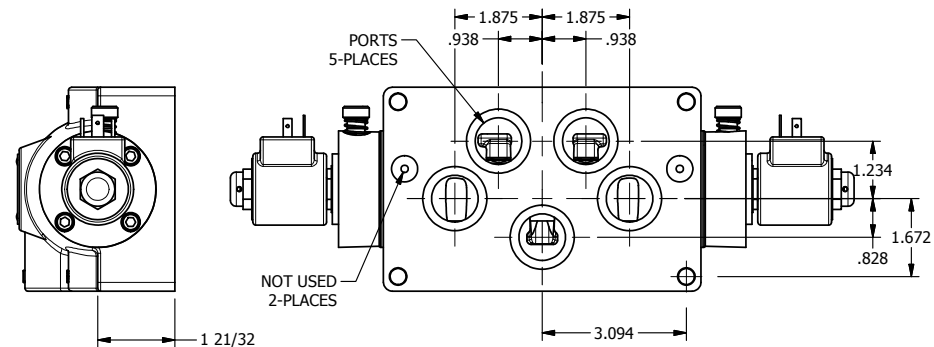

4

3

2

1

AAA
PRODUCTS
INTERNATIONAL

AAA PRODUCTS INTERNATIONAL
7114 Harry Hines Blvd
Dallas, TX 75235

TITLE: 1" SUBPLATE, DBL SOL, 3 POS,
SPR CTR, CLSD CTR SPL, ISO 4400,
LCKNG OVRD, DUST EXCLDR

DRAWING NO.:
DIM_SY8PEDOL