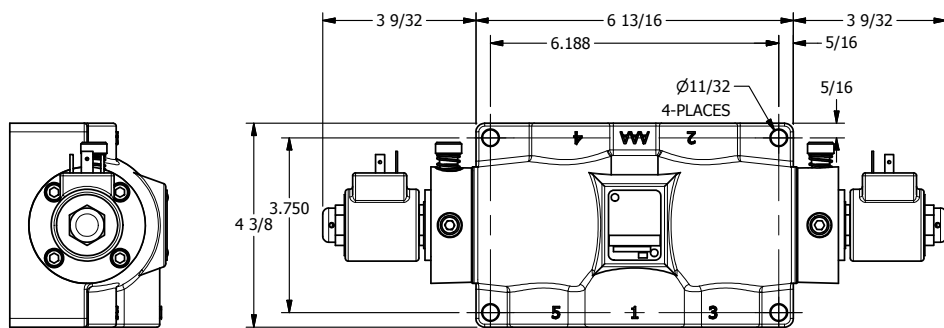

4

3

2

1

AAA
PRODUCTS
INTERNATIONAL

AAA PRODUCTS INTERNATIONAL
7114 Harry Hines Blvd
Dallas, TX 75235

TITLE: 1" SUBPLATE, DBL SOL, 3 POS,
SPR CTR, CLSD CTR SPL, ISO 4400,
LCKNG OVRD, DUST EXCLDR

DRAWING NO.:
DIM_SY8PEDOL