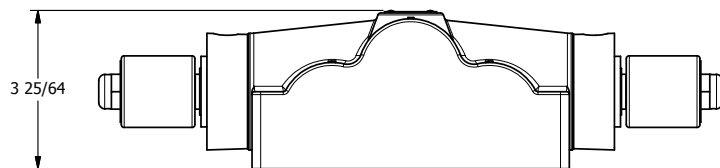

4

3

2

1

AAA
PRODUCTS
INTERNATIONAL

AAA PRODUCTS INTERNATIONAL
7114 Harry Hines Blvd
Dallas, TX 75235

TITLE: 1" SUBPLATE, DBL SOL, 3 POS,
SPR CTR, CLSD CTR SPL, ISO 4400,
LCKNG OVRD, DUST EXCLDR

DRAWING NO.:
DIM_SY8PEDOL