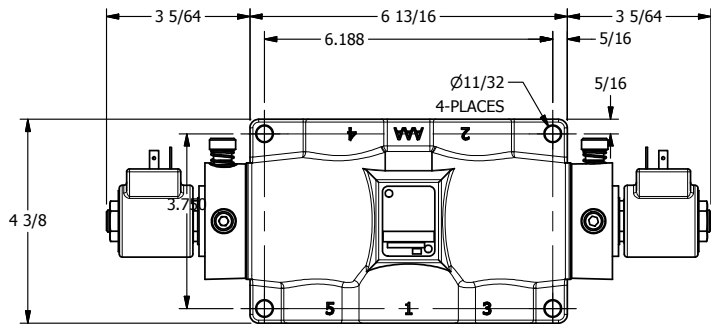

4

3

2

1

**AAA**  
PRODUCTS  
INTERNATIONAL

**AAA PRODUCTS INTERNATIONAL**  
7114 Harry Hines Blvd  
Dallas, TX 75235

TITLE: 1" SUBPLATE, DBL SOL, 3 POS,  
SPR CTR, SOL RTRN, CLSD CTR SPL,  
ISO 4400 DIN, LCKNG OVRD

DRAWING NO.:  
DIM\_SY8PEDO

THE INFORMATION CONTAINED WITHIN THIS DOCUMENT IS PROPRIETARY TO AAA PRODUCTS AND MAY NOT BE DISCLOSED WITHOUT PRIOR WRITTEN CONSENT

4

3

2

1

B

B