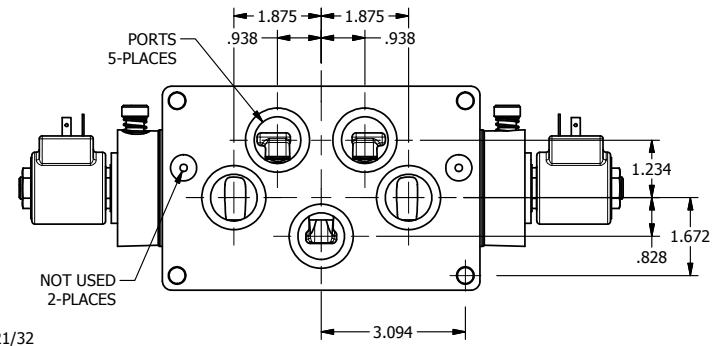

4

3

2

1

**AAA**  
PRODUCTS  
INTERNATIONAL

**AAA PRODUCTS INTERNATIONAL**  
7114 Harry Hines Blvd  
Dallas, TX 75235

TITLE: 1" SUBPLATE, DBL SOL, 3 POS,  
SPR CTR, SOL RTRN, CLSD CTR SPL,  
ISO 4400 DIN, LCKNG OVRD

DRAWING NO.:  
DIM\_SY8PEDO

THE INFORMATION CONTAINED WITHIN THIS DOCUMENT IS PROPRIETARY TO AAA PRODUCTS AND MAY NOT BE DISCLOSED WITHOUT PRIOR WRITTEN CONSENT

4

3

2

1

B

B