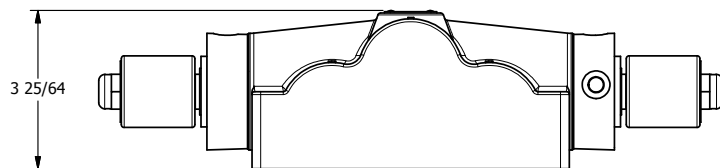

4

3

2

1

**AAA**  
PRODUCTS  
INTERNATIONAL

**AAA PRODUCTS INTERNATIONAL**  
7114 Harry Hines Blvd  
Dallas, TX 75235

TITLE: 1" SUBPLATE, DBL SOL, 3 POS,  
SPR CTR, SOL RTRN, CLSD CTR SPL,  
ISO 4400 DIN, DUST EXCLDR

DRAWING NO.:  
DIM\_SY8PEDL

THE INFORMATION CONTAINED WITHIN THIS DOCUMENT IS PROPRIETARY TO AAA PRODUCTS AND MAY NOT BE DISCLOSED WITHOUT PRIOR WRITTEN CONSENT

4

3

2

1

B

B