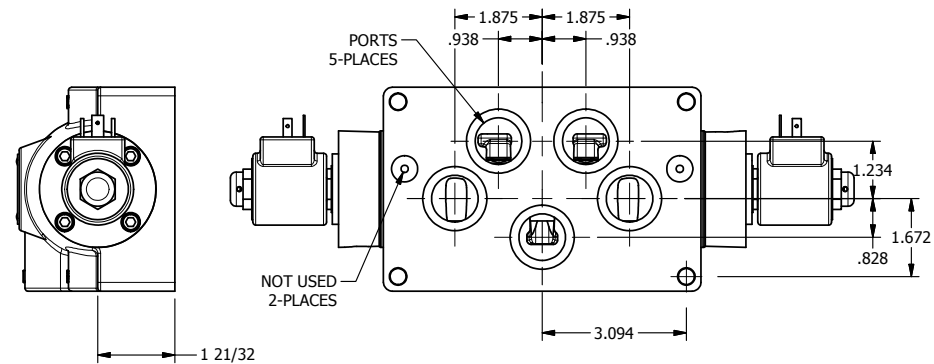

4

3

2

1

**AAA**  
PRODUCTS  
INTERNATIONAL

**AAA PRODUCTS INTERNATIONAL**  
7114 Harry Hines Blvd  
Dallas, TX 75235

TITLE: 1" SUBPLATE, DBL SOL, 3 POS,  
SPR CTR, SOL RTRN, CLSD CTR SPL,  
ISO 4400 DIN, DUST EXCLDR

DRAWING NO.:  
DIM\_SY8PEDL

THE INFORMATION CONTAINED WITHIN THIS DOCUMENT IS PROPRIETARY TO AAA PRODUCTS AND MAY NOT BE DISCLOSED WITHOUT PRIOR WRITTEN CONSENT

4

3

2

1

B

B