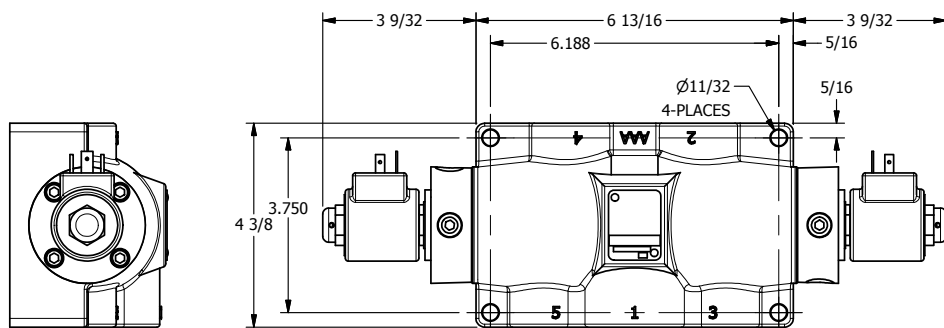

4

3

2

1

**AAA**  
PRODUCTS  
INTERNATIONAL

**AAA PRODUCTS INTERNATIONAL**  
7114 Harry Hines Blvd  
Dallas, TX 75235

TITLE: 1" SUBPLATE, DBL SOL, 3 POS,  
SPR CTR, SOL RTRN, CLSD CTR SPL,  
ISO 4400 DIN, DUST EXCLDR

DRAWING NO.:  
DIM\_SY8PEDL

THE INFORMATION CONTAINED WITHIN THIS DOCUMENT IS PROPRIETARY TO AAA PRODUCTS AND MAY NOT BE DISCLOSED WITHOUT PRIOR WRITTEN CONSENT

4

3

2

1

B

B