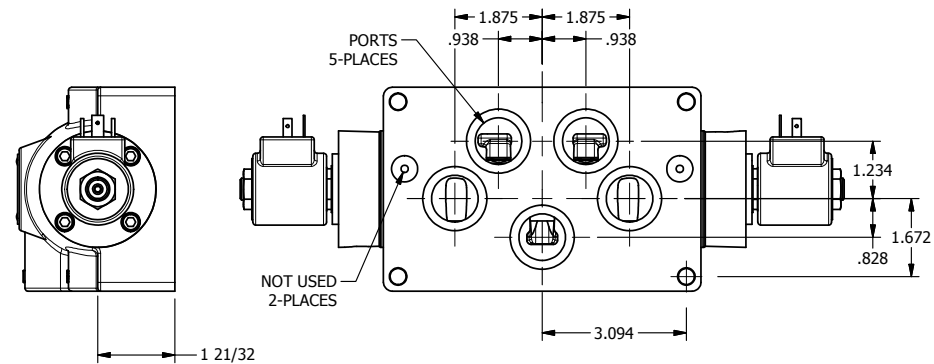

4

3

2

1

AAA PRODUCTS INTERNATIONAL
7114 Harry Hines Blvd
Dallas, TX 75235

TITLE: 1" SUBPLATE, DBL SOL, 3 POS,
SPR CTR, SOL RTRN, CLSD CTR SPL,
ISO 4400 DIN

PART NO.:
DIM_SY8PED

THE INFORMATION CONTAINED WITHIN THIS DOCUMENT IS PROPRIETARY TO AAA PRODUCTS AND MAY NOT BE DISCLOSED WITHOUT PRIOR WRITTEN CONSENT