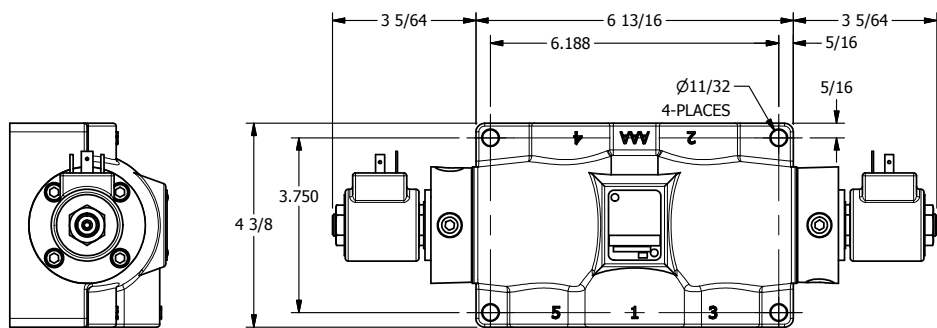

4

3

2

1

AAA PRODUCTS INTERNATIONAL
7114 Harry Hines Blvd
Dallas, TX 75235

TITLE: 1" SUBPLATE, DBL SOL, 3 POS,
SPR CTR, SOL RTRN, CLSD CTR SPL,
ISO 4400 DIN

PART NO.:
DIM_SY8PED

THE INFORMATION CONTAINED WITHIN THIS DOCUMENT IS PROPRIETARY TO AAA PRODUCTS AND MAY NOT BE DISCLOSED WITHOUT PRIOR WRITTEN CONSENT