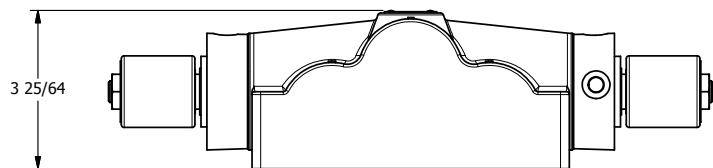

4

3

2

1

AAA PRODUCTS INTERNATIONAL
7114 Harry Hines Blvd
Dallas, TX 75235

TITLE: 1" SUBPLATE, DBL SOL, 3 POS,
SPR CTR, SOL RTRN, CLSD CTR SPL,
ISO 4400 DIN

PART NO.:
DIM_SY8PED

THE INFORMATION CONTAINED WITHIN THIS DOCUMENT IS PROPRIETARY TO AAA PRODUCTS AND MAY NOT BE DISCLOSED WITHOUT PRIOR WRITTEN CONSENT