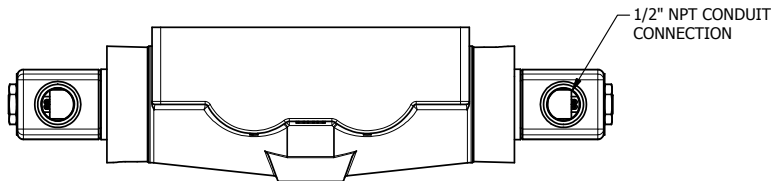

4

3

2

1

AAA
PRODUCTS
INTERNATIONAL

AAA PRODUCTS INTERNATIONAL
7114 Harry Hines Blvd
Dallas, TX 75235

TITLE: 1" SUBPLATE, DBL SOL, 3 POS,
SPR CTR, SOL RTRN, REGEN CTR SPL,
CLASSIC SOL, EXT PILOT

DRAWING NO.:
DIM_SY8PDZ