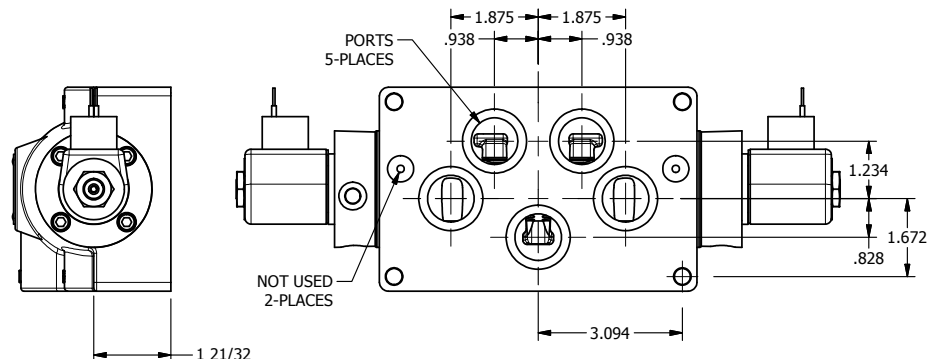

4

3

2

1

AAA
PRODUCTS
INTERNATIONAL

AAA PRODUCTS INTERNATIONAL
7114 Harry Hines Blvd
Dallas, TX 75235

TITLE: 1" SUBPLATE, DBL SOL, 3 POS,
SPR CTR, SOL RTRN, REGEN CTR SPL,
CLASSIC SOL, EXT PILOT

DRAWING NO.:
DIM_SY8PDZ