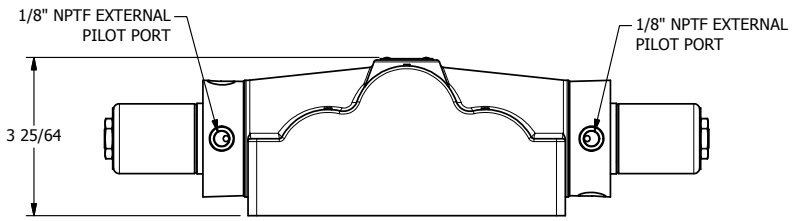

4

3

2

1

AAA
PRODUCTS
INTERNATIONAL

AAA PRODUCTS INTERNATIONAL
7114 Harry Hines Blvd
Dallas, TX 75235

TITLE: 1" SUBPLATE, DBL SOL, 3 POS,
SPR CTR, SOL RTRN, REGEN CTR SPL,
CLASSIC SOL, EXT PILOT

DRAWING NO.:
DIM_SY8PDZ