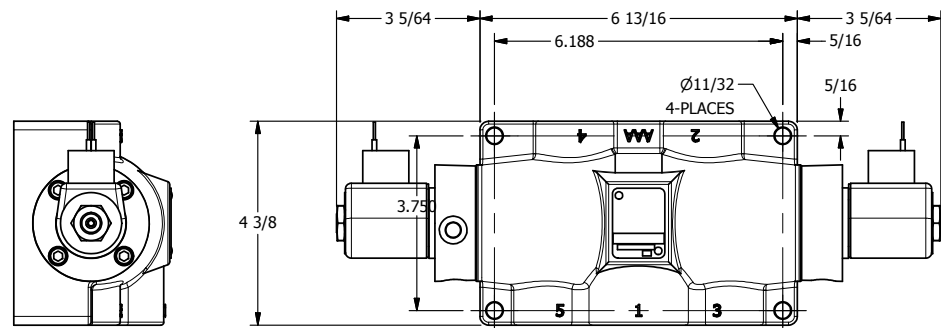

4

3

2

1

AAA
PRODUCTS
INTERNATIONAL

AAA PRODUCTS INTERNATIONAL
7114 Harry Hines Blvd
Dallas, TX 75235

TITLE: 1" SUBPLATE, DBL SOL, 3 POS,
SPR CTR, SOL RTRN, REGEN CTR SPL,
CLASSIC SOL, EXT PILOT

DRAWING NO.:
DIM_SY8PDZ