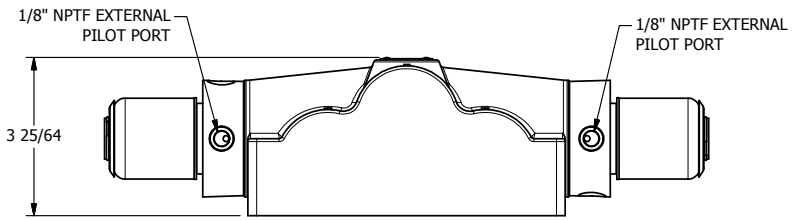

4 3 2 1

B

B

A

A

4 3 2 1

AAA
PRODUCTS
INTERNATIONAL

AAA PRODUCTS INTERNATIONAL
7114 Harry Hines Blvd
Dallas, TX 75235

TITLE: 1" SUBPLATE, DBL SOL, 3 POS,
SPR CTR, SOL RTRN, REGEN CTR SPL,
EXPL PROOF, EXT PILOT

DRAWING NO.:
DIM_SY8PDXZ

THE INFORMATION CONTAINED WITHIN THIS DOCUMENT IS PROPRIETARY TO AAA PRODUCTS AND MAY NOT BE DISCLOSED WITHOUT PRIOR WRITTEN CONSENT