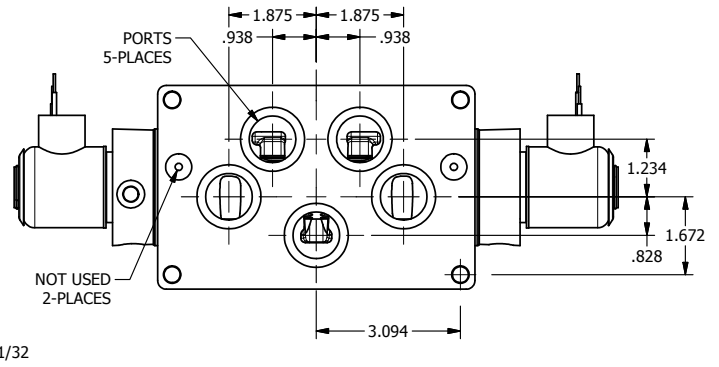

4 3 2 1

B

B

A

A

4 3 2 1

AAA
PRODUCTS
INTERNATIONAL

AAA PRODUCTS INTERNATIONAL
7114 Harry Hines Blvd
Dallas, TX 75235

TITLE: 1" SUBPLATE, DBL SOL, 3 POS,
SPR CTR, SOL RTRN, REGEN CTR SPL,
EXPL PROOF, EXT PILOT

DRAWING NO.:
DIM_SY8PDXZ

THE INFORMATION CONTAINED WITHIN THIS DOCUMENT IS PROPRIETARY TO AAA PRODUCTS AND MAY NOT BE DISCLOSED WITHOUT PRIOR WRITTEN CONSENT