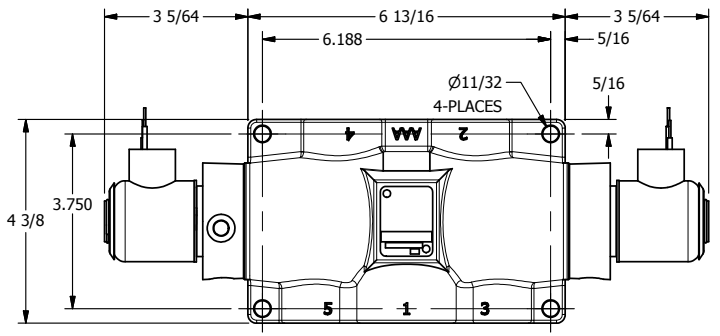

4 3 2 1

B

B

A

A

4 3 2 1

AAA
PRODUCTS
INTERNATIONAL

AAA PRODUCTS INTERNATIONAL
7114 Harry Hines Blvd
Dallas, TX 75235

TITLE: 1" SUBPLATE, DBL SOL, 3 POS,
SPR CTR, SOL RTRN, REGEN CTR SPL,
EXPL PROOF, EXT PILOT

DRAWING NO.:
DIM_SY8PDXZ

THE INFORMATION CONTAINED WITHIN THIS DOCUMENT IS PROPRIETARY TO AAA PRODUCTS AND MAY NOT BE DISCLOSED WITHOUT PRIOR WRITTEN CONSENT