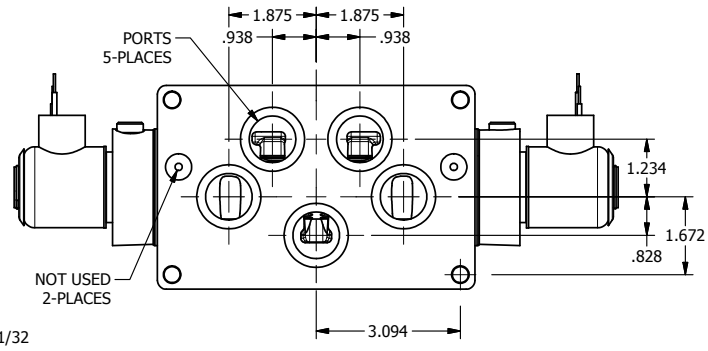

4

3

2

1

**AAA PRODUCTS INTERNATIONAL**  
 7114 Harry Hines Blvd  
 Dallas, TX 75235

TITLE: 1" SUBPLATE, DBL SOL, 3 POS,  
 SPR CTR, SOL RTRN, REGEN CTR SPL,  
 EXPL PROOF, PUSH OVRD

DRAWING NO.:  
 DIM\_SY8PDXOP