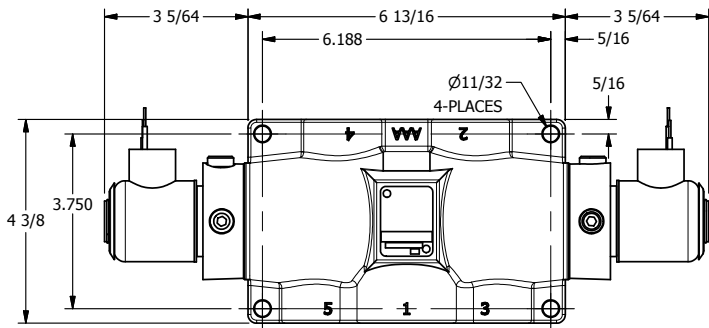

4

3

2

1

**AAA PRODUCTS INTERNATIONAL**  
 7114 Harry Hines Blvd  
 Dallas, TX 75235

TITLE: 1" SUBPLATE, DBL SOL, 3 POS,  
 SPR CTR, SOL RTRN, REGEN CTR SPL,  
 EXPL PROOF, PUSH OVRD

DRAWING NO.:  
 DIM\_SY8PDXOP