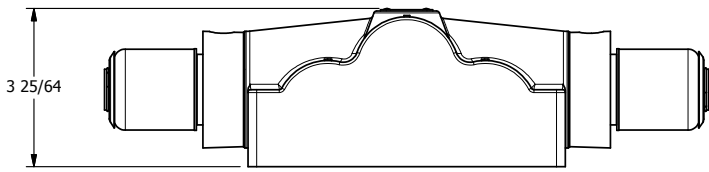

4

3

2

1

**AAA PRODUCTS INTERNATIONAL**  
 7114 Harry Hines Blvd  
 Dallas, TX 75235

TITLE: 1" SUBPLATE, DBL SOL, 3 POS,  
 SPR CTR, SOL RTRN, REGEN CTR SPL,  
 EXPL PROOF, PUSH OVRD

DRAWING NO.:  
 DIM\_SY8PDXOP