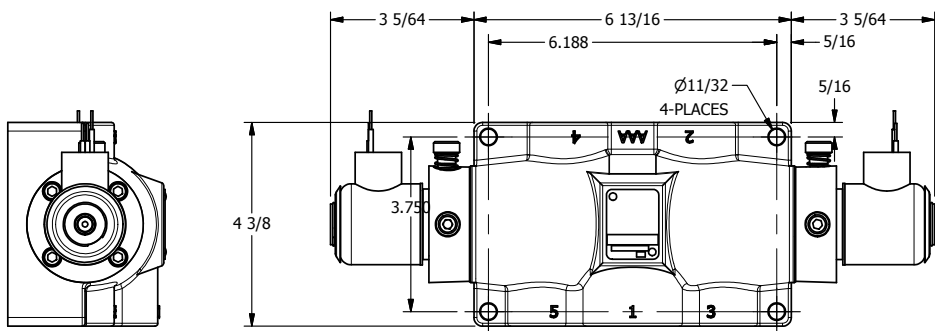

4

3

2

1

AAA
PRODUCTS
INTERNATIONAL

**AAA PRODUCTS
INTERNATIONAL**
7114 Harry Hines Blvd
Dallas, TX 75235

TITLE: 1" SUBPLATE, DBL SOL, 3 POS,
SPR CTR, SOL RTRN, REGEN CTR SPL,
EXPL PROOF, LCKNG OVRD

DRAWING NO.:
DIM_SY8PDXO