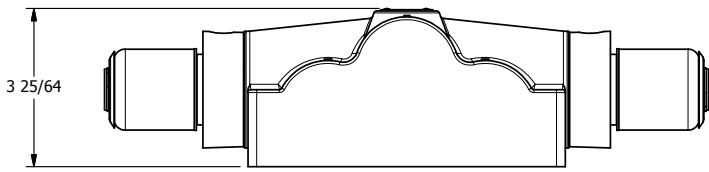

4

3

2

1

AAA
PRODUCTS
INTERNATIONAL

**AAA PRODUCTS
INTERNATIONAL**
7114 Harry Hines Blvd
Dallas, TX 75235

TITLE: 1" SUBPLATE, DBL SOL, 3 POS,
SPR CTR, SOL RTRN, REGEN CTR SPL,
EXPL PROOF, LCKNG OVRD

DRAWING NO.:
DIM_SY8PDXO