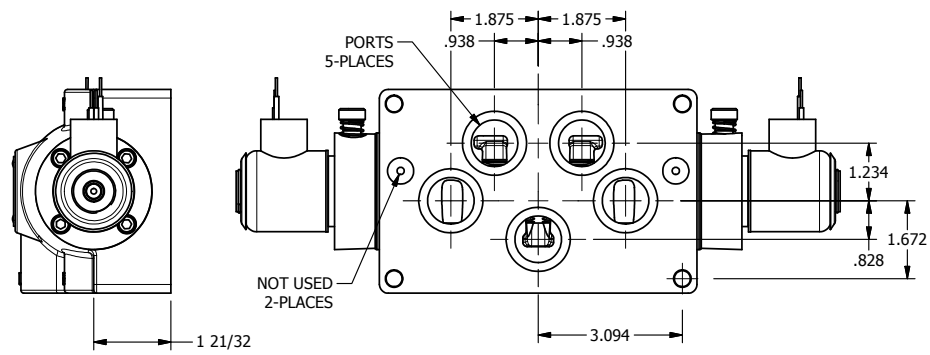

4

3

2

1

AAA
PRODUCTS
INTERNATIONAL

**AAA PRODUCTS
INTERNATIONAL**
7114 Harry Hines Blvd
Dallas, TX 75235

TITLE: 1" SUBPLATE, DBL SOL, 3 POS,
SPR CTR, SOL RTRN, REGEN CTR SPL,
EXPL PROOF, LCKNG OVRD

DRAWING NO.:
DIM_SY8PDXO