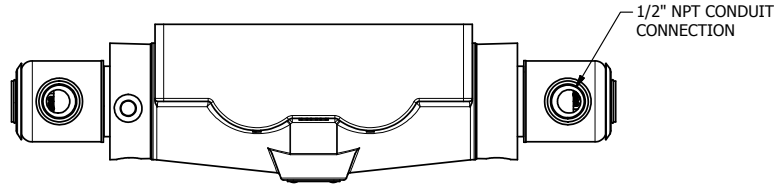

4

3

2

1

TITLE: 1" SUBPLATE, DBL SOL, 3 POS,
SPR CTR, SOL RTRN, REGEN CTR SPL,
EXPL PROOF

PART NO.:
DIM_SY8PDX

THE INFORMATION CONTAINED WITHIN THIS DOCUMENT IS PROPRIETARY TO AAA PRODUCTS AND MAY NOT BE DISCLOSED WITHOUT PRIOR WRITTEN CONSENT