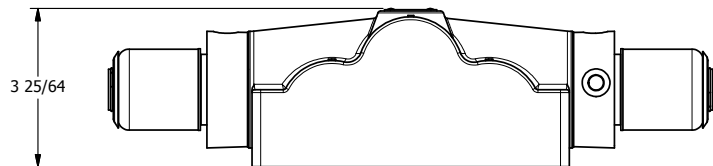

4

3

2

1

TITLE: 1" SUBPLATE, DBL SOL, 3 POS,
SPR CTR, SOL RTRN, REGEN CTR SPL,
EXPL PROOF

PART NO.:
DIM_SY8PDX

THE INFORMATION CONTAINED WITHIN THIS DOCUMENT IS PROPRIETARY TO AAA PRODUCTS AND MAY NOT BE DISCLOSED WITHOUT PRIOR WRITTEN CONSENT