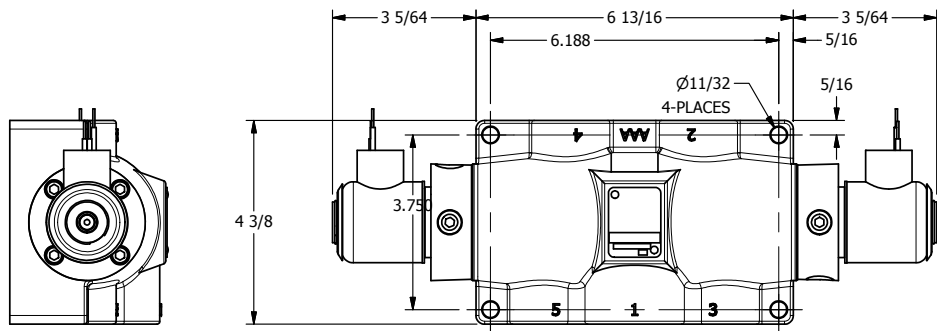

4

3

2

1

TITLE: 1" SUBPLATE, DBL SOL, 3 POS,
SPR CTR, SOL RTRN, REGEN CTR SPL,
EXPL PROOF

PART NO.:
DIM_SY8PDX

THE INFORMATION CONTAINED WITHIN THIS DOCUMENT IS PROPRIETARY TO AAA PRODUCTS AND MAY NOT BE DISCLOSED WITHOUT PRIOR WRITTEN CONSENT