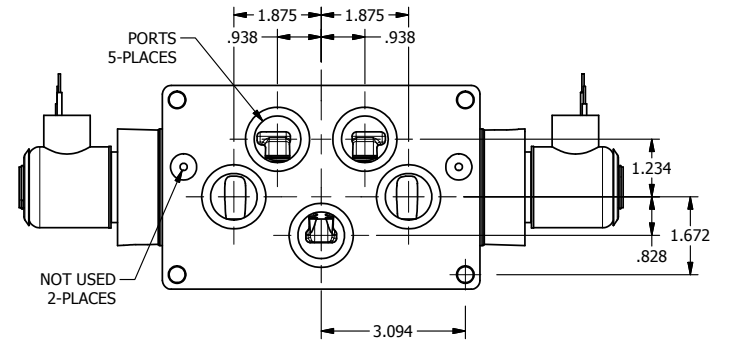

4

3

2

1

TITLE: 1" SUBPLATE, DBL SOL, 3 POS,
SPR CTR, SOL RTRN, REGEN CTR SPL,
EXPL PROOF

PART NO.:
DIM_SY8PDX

THE INFORMATION CONTAINED WITHIN THIS DOCUMENT IS PROPRIETARY TO AAA PRODUCTS AND MAY NOT BE DISCLOSED WITHOUT PRIOR WRITTEN CONSENT