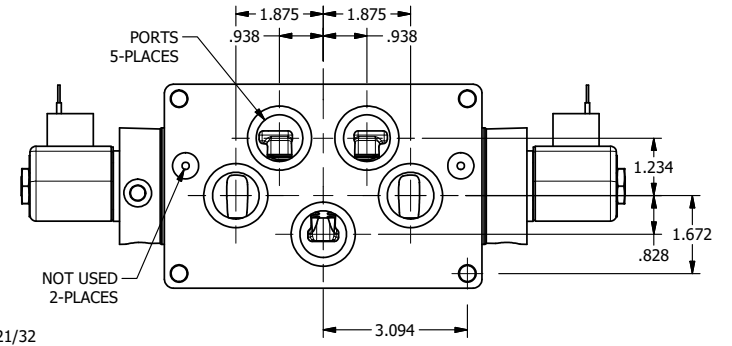

4

3

2

1

TITLE: 1" SUBPLATE, DBL SOL, 3 POS,
SPR CTR, SOL RTRN, REGEN CTR SPL,
CLASSIC SOL, TAPPED VENT, EXT PILOT

DRAWING NO.:
DIM_SY8PDTZ

THE INFORMATION CONTAINED WITHIN THIS DOCUMENT IS PROPRIETARY TO AAA PRODUCTS AND MAY NOT BE DISCLOSED WITHOUT PRIOR WRITTEN CONSENT