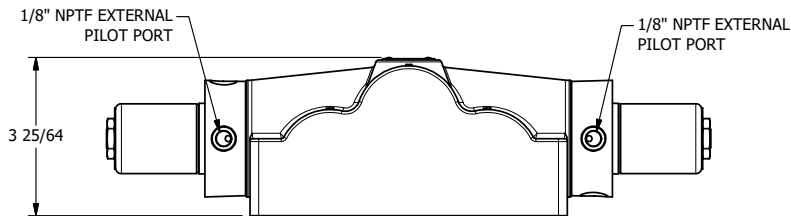

4

3

2

1

TITLE: 1" SUBPLATE, DBL SOL, 3 POS,
SPR CTR, SOL RTRN, REGEN CTR SPL,
CLASSIC SOL, TAPPED VENT, EXT PILOT

DRAWING NO.:
DIM_SY8PDTZ

THE INFORMATION CONTAINED WITHIN THIS DOCUMENT IS PROPRIETARY TO AAA PRODUCTS AND MAY NOT BE DISCLOSED WITHOUT PRIOR WRITTEN CONSENT