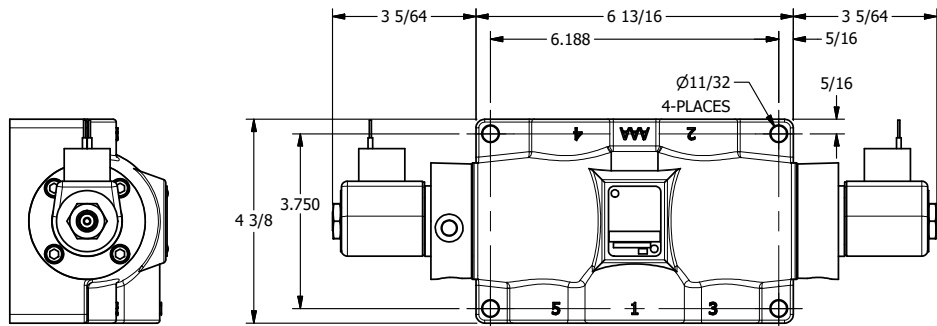

4

3

2

1

TITLE: 1" SUBPLATE, DBL SOL, 3 POS,
SPR CTR, SOL RTRN, REGEN CTR SPL,
CLASSIC SOL, TAPPED VENT, EXT PILOT

DRAWING NO.:
DIM_SY8PDTZ

THE INFORMATION CONTAINED WITHIN THIS DOCUMENT IS PROPRIETARY TO AAA PRODUCTS AND MAY NOT BE DISCLOSED WITHOUT PRIOR WRITTEN CONSENT