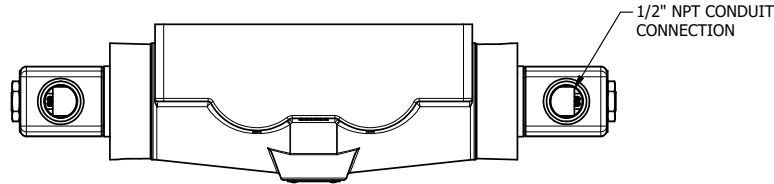

4

3

2

1

TITLE: 1" SUBPLATE, DBL SOL, 3 POS,
SPR CTR, SOL RTRN, REGEN CTR SPL,
CLASSIC SOL, TAPPED VENT, EXT PILOT

DRAWING NO.:
DIM_SY8PDTZ

THE INFORMATION CONTAINED WITHIN THIS DOCUMENT IS PROPRIETARY TO AAA PRODUCTS AND MAY NOT BE DISCLOSED WITHOUT PRIOR WRITTEN CONSENT