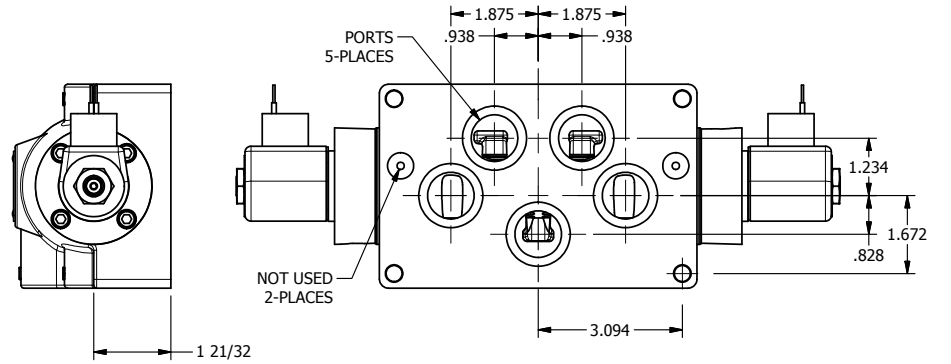

4

3

2

1

AAA
PRODUCTS
INTERNATIONAL

AAA PRODUCTS INTERNATIONAL
7114 Harry Hines Blvd
Dallas, TX 75235

TITLE: 1" SUBPLATE, DBL SOL, 3 POS,
SPR CTR, SOL RTRN, REGEN CTR SPL,
CLASSIC SOL, TAPPED VENT

DRAWING NO.:
DIM_SY8PDT