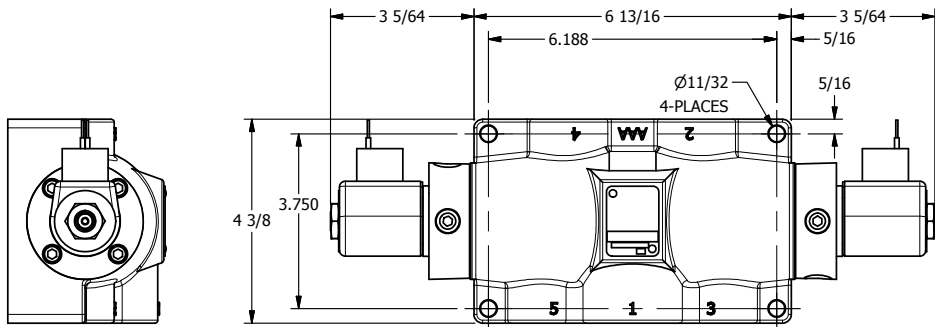

4

3

2

1

AAA
PRODUCTS
INTERNATIONAL

AAA PRODUCTS INTERNATIONAL
7114 Harry Hines Blvd
Dallas, TX 75235

TITLE: 1" SUBPLATE, DBL SOL, 3 POS,
SPR CTR, SOL RTRN, REGEN CTR SPL,
CLASSIC SOL, TAPPED VENT

DRAWING NO.:
DIM_SY8PDT