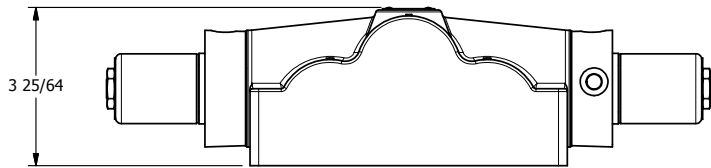

4

3

2

1

AAA
PRODUCTS
INTERNATIONAL

AAA PRODUCTS INTERNATIONAL
7114 Harry Hines Blvd
Dallas, TX 75235

TITLE: 1" SUBPLATE, DBL SOL, 3 POS,
SPR CTR, SOL RTRN, REGEN CTR SPL,
CLASSIC SOL, TAPPED VENT

DRAWING NO.:
DIM_SY8PDT