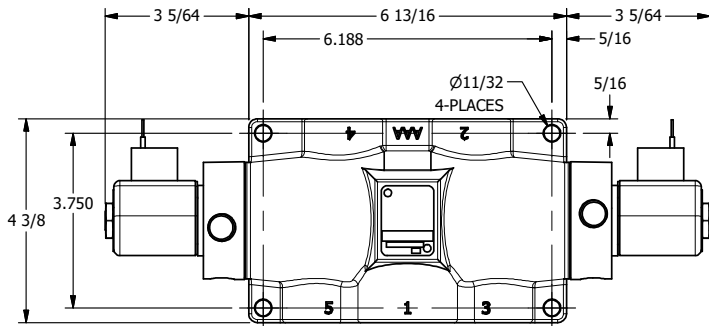

4

3

2

1

1/2" NPT CONDUIT CONNECTION

1/8" NPTF VENT

1/8" NPTF VENT

1 21/32

1/8" NPTF EXTERNAL PILOT PORT

1/8" NPTF EXTERNAL PILOT PORT

3 25/64

AAA
PRODUCTS
INTERNATIONAL

AAA PRODUCTS INTERNATIONAL
7114 Harry Hines Blvd
Dallas, TX 75235

TITLE: 1" SUBPLATE, DBL SOL, 3 POS,
REGEN SPR CTR, CLASSIC SOL,
LCKNG OVRD, THD VENT, EXT PILOT

DRAWING NO.:
DIM_SY8PDOTZ

4

3

2

THE INFORMATION CONTAINED WITHIN THIS DOCUMENT IS PROPRIETARY TO AAA PRODUCTS AND MAY NOT BE DISCLOSED WITHOUT PRIOR WRITTEN CONSENT