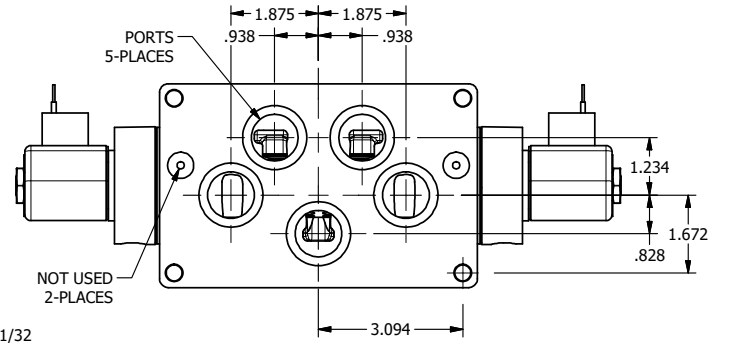

4

3

2

1

1/2" NPT CONDUIT CONNECTION

1/8" NPTF VENT

1/8" NPTF VENT

1 21/32

1/8" NPTF EXTERNAL PILOT PORT

1/8" NPTF EXTERNAL PILOT PORT

3 25/64

AAA
PRODUCTS
INTERNATIONAL

AAA PRODUCTS INTERNATIONAL
7114 Harry Hines Blvd
Dallas, TX 75235

TITLE: 1" SUBPLATE, DBL SOL, 3 POS,
REGEN SPR CTR, CLASSIC SOL,
LCKNG OVRD, THD VENT, EXT PILOT