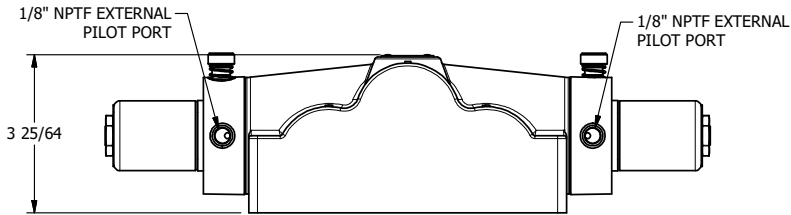

4

3

2

1

1/2" NPT CONDUIT CONNECTION

1/8" NPTF VENT

1/8" NPTF VENT

1 21/32

1/8" NPTF EXTERNAL PILOT PORT

1/8" NPTF EXTERNAL PILOT PORT

3 25/64

AAA
PRODUCTS
INTERNATIONAL

AAA PRODUCTS INTERNATIONAL
7114 Harry Hines Blvd
Dallas, TX 75235

TITLE: 1" SUBPLATE, DBL SOL, 3 POS,
REGEN SPR CTR, CLASSIC SOL,
LCKNG OVRD, THD VENT, EXT PILOT