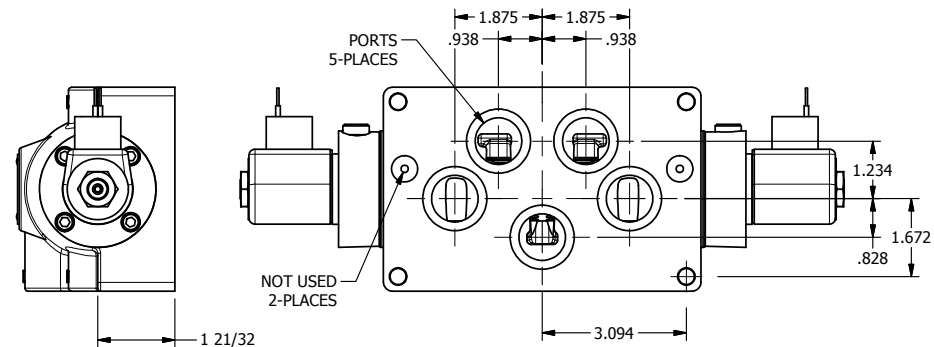

4

3

2

1

**AAA**  
PRODUCTS  
INTERNATIONAL

**AAA PRODUCTS INTERNATIONAL**  
7114 Harry Hines Blvd  
Dallas, TX 75235

TITLE: 1" SUBPLATE, DBL SOL, 3 POS,  
SPR CTR, SOL RTRN, REGEN CTR SPL,  
CLASSIC SOL, PUSH OVRD

DRAWING NO.:  
DIM\_SY8PDOP

THE INFORMATION CONTAINED WITHIN THIS DOCUMENT IS PROPRIETARY TO AAA PRODUCTS AND MAY NOT BE DISCLOSED WITHOUT PRIOR WRITTEN CONSENT

4

3

2

1

B

B