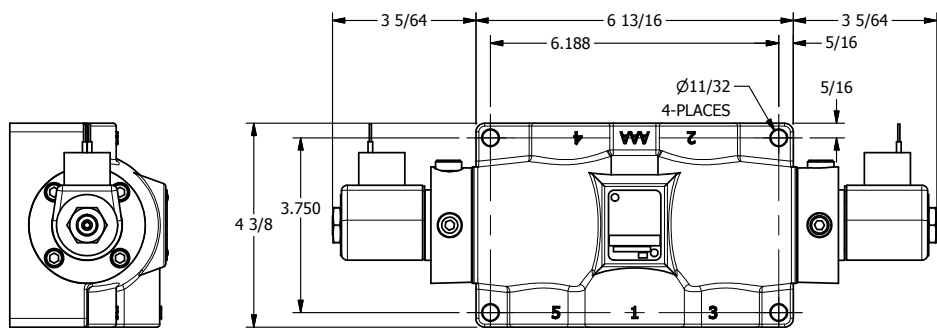

4

3

2

1

**AAA**  
PRODUCTS  
INTERNATIONAL

**AAA PRODUCTS INTERNATIONAL**  
7114 Harry Hines Blvd  
Dallas, TX 75235

TITLE: 1" SUBPLATE, DBL SOL, 3 POS,  
SPR CTR, SOL RTRN, REGEN CTR SPL,  
CLASSIC SOL, PUSH OVRD

DRAWING NO.:  
DIM\_SY8PDOP

THE INFORMATION CONTAINED WITHIN THIS DOCUMENT IS PROPRIETARY TO AAA PRODUCTS AND MAY NOT BE DISCLOSED WITHOUT PRIOR WRITTEN CONSENT

4

3

2

1

B

B