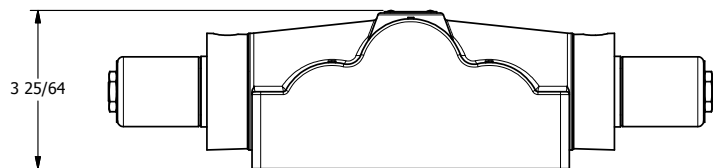

4

3

2

1

**AAA**  
PRODUCTS  
INTERNATIONAL

**AAA PRODUCTS INTERNATIONAL**  
7114 Harry Hines Blvd  
Dallas, TX 75235

TITLE: 1" SUBPLATE, DBL SOL, 3 POS,  
SPR CTR, SOL RTRN, REGEN CTR SPL,  
CLASSIC SOL, PUSH OVRD

DRAWING NO.:  
DIM\_SY8PDOP

THE INFORMATION CONTAINED WITHIN THIS DOCUMENT IS PROPRIETARY TO AAA PRODUCTS AND MAY NOT BE DISCLOSED WITHOUT PRIOR WRITTEN CONSENT

4

3

2

1

B

B