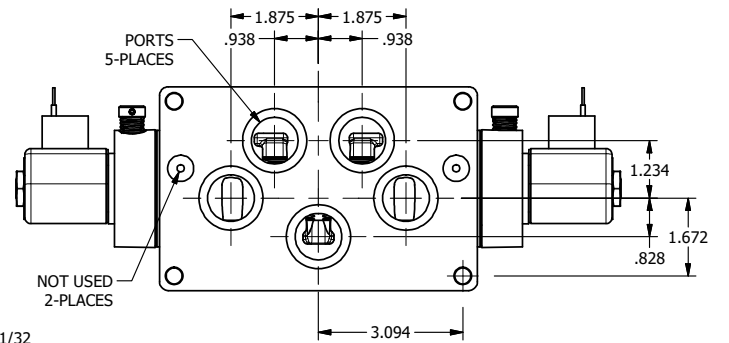

4

3

2

1

**AAA**  
PRODUCTS  
INTERNATIONAL

**AAA PRODUCTS INTERNATIONAL**  
7114 Harry Hines Blvd  
Dallas, TX 75235

TITLE: 1" SUBPLATE, DBL SOL, 3 POS,  
REGEN SPR CTR, CLASSIC,  
NON-LCKNG OVRD, TPD VENT

DRAWING NO.:  
DIM\_SY8PDONT