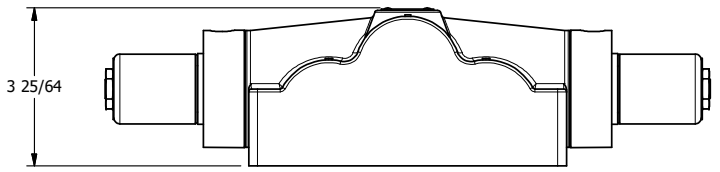

4

3

2

1

**AAA**  
PRODUCTS  
INTERNATIONAL

**AAA PRODUCTS INTERNATIONAL**  
7114 Harry Hines Blvd  
Dallas, TX 75235

TITLE: 1" SUBPLATE, DBL SOL, 3 POS,  
REGEN SPR CTR, CLASSIC,  
NON-LCKNG OVRD, TPD VENT

DRAWING NO.:  
DIM\_SY8PDONT