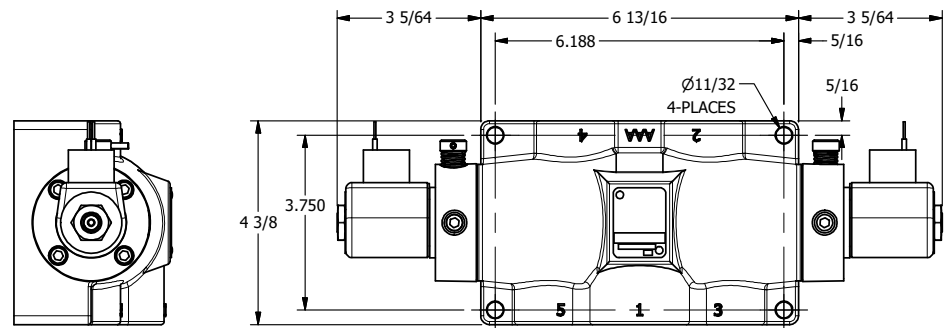

4

3

2

1

**AAA**  
PRODUCTS  
INTERNATIONAL

**AAA PRODUCTS INTERNATIONAL**  
7114 Harry Hines Blvd  
Dallas, TX 75235

TITLE: 1" SUBPLATE, DBL SOL, 3 POS,  
REGEN SPR CTR, CLASSIC,  
NON-LCKNG OVRD, TPD VENT

DRAWING NO.:  
DIM\_SY8PDONT