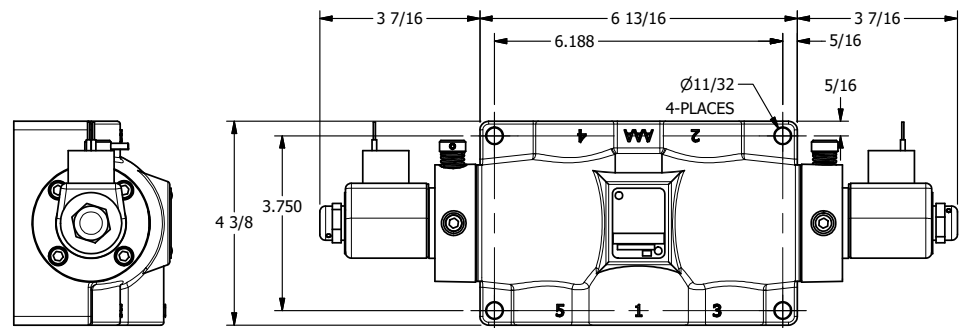

4

3

2

1

AAA
PRODUCTS
INTERNATIONAL

**AAA PRODUCTS
INTERNATIONAL**
7114 Harry Hines Blvd
Dallas, TX 75235

TITLE: 1" SUBPLATE, DBL SOL, 3 POS,
REGEN SPR CTR, CLASSIC,
NON-LCKNG OVRD, EXCLDR

DRAWING NO.:
DIM_SY8PDONL