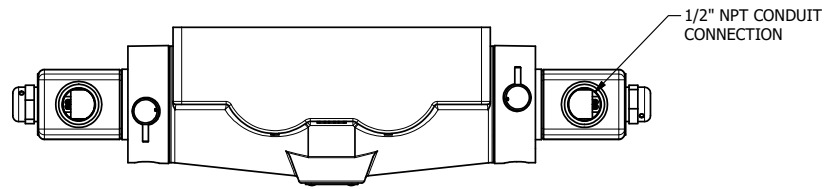

4

3

2

1

AAA
PRODUCTS
INTERNATIONAL

**AAA PRODUCTS
INTERNATIONAL**
7114 Harry Hines Blvd
Dallas, TX 75235

TITLE: 1" SUBPLATE, DBL SOL, 3 POS,
REGEN SPR CTR, CLASSIC,
NON-LCKNG OVRD, EXCLDR

DRAWING NO.:
DIM_SY8PDONL