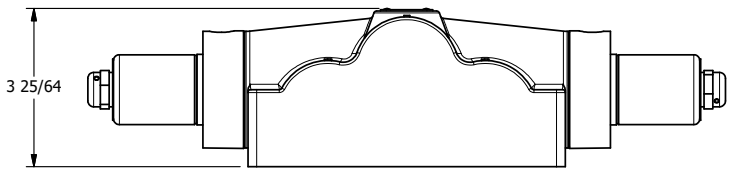

4

3

2

1

AAA
PRODUCTS
INTERNATIONAL

**AAA PRODUCTS
INTERNATIONAL**
7114 Harry Hines Blvd
Dallas, TX 75235

TITLE: 1" SUBPLATE, DBL SOL, 3 POS,
REGEN SPR CTR, CLASSIC,
NON-LCKNG OVRD, EXCLDR

DRAWING NO.:
DIM_SY8PDONL