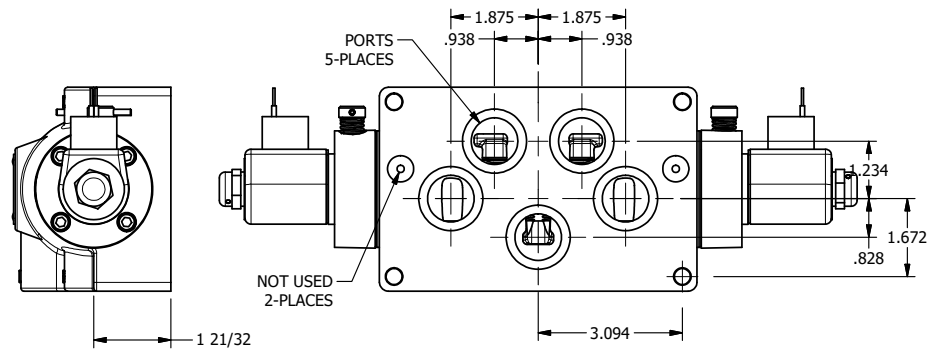

4

3

2

1

AAA
PRODUCTS
INTERNATIONAL

**AAA PRODUCTS
INTERNATIONAL**
7114 Harry Hines Blvd
Dallas, TX 75235

TITLE: 1" SUBPLATE, DBL SOL, 3 POS,
REGEN SPR CTR, CLASSIC,
NON-LCKNG OVRD, EXCLDR

DRAWING NO.:
DIM_SY8PDONL