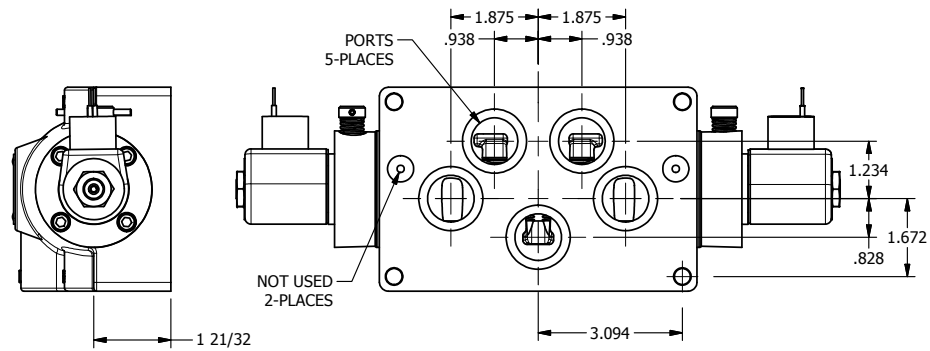

4

3

2

1

AAA PRODUCTS INTERNATIONAL
 7114 Harry Hines Blvd
 Dallas, TX 75235

TITLE: 1" SUBPLATE, DBL SOL, 3 POS,
 SPR CTR, SOL RTRN, REGEN CTR SPL,
 CLASSIC SOL, NON-LCKNG OVRD

DRAWING NO.:
 DIM_SY8PDON

THE INFORMATION CONTAINED WITHIN THIS DOCUMENT IS PROPRIETARY TO AAA PRODUCTS AND MAY NOT BE DISCLOSED WITHOUT PRIOR WRITTEN CONSENT