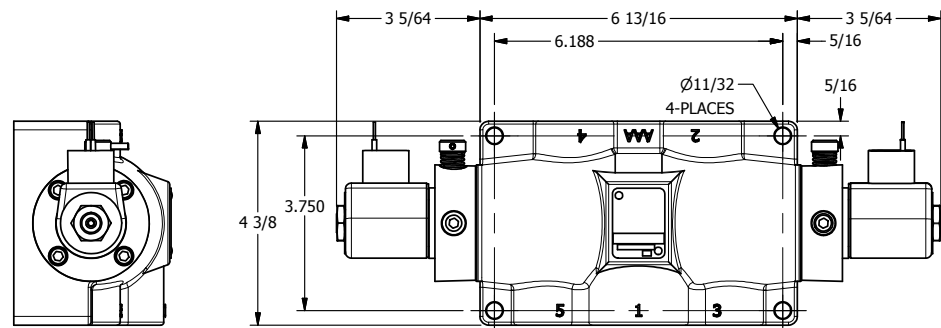

4

3

2

1

AAA PRODUCTS INTERNATIONAL
 7114 Harry Hines Blvd
 Dallas, TX 75235

TITLE: 1" SUBPLATE, DBL SOL, 3 POS,
 SPR CTR, SOL RTRN, REGEN CTR SPL,
 CLASSIC SOL, NON-LCKNG OVRD

DRAWING NO.:
 DIM_SY8PDON

THE INFORMATION CONTAINED WITHIN THIS DOCUMENT IS PROPRIETARY TO AAA PRODUCTS AND MAY NOT BE DISCLOSED WITHOUT PRIOR WRITTEN CONSENT