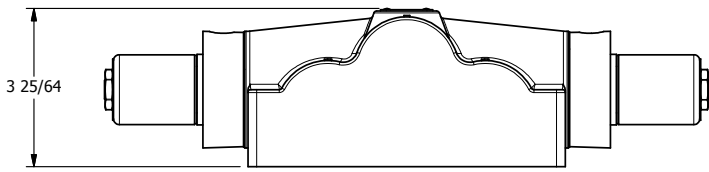

4

3

2

1

AAA PRODUCTS INTERNATIONAL
 7114 Harry Hines Blvd
 Dallas, TX 75235

TITLE: 1" SUBPLATE, DBL SOL, 3 POS,
 SPR CTR, SOL RTRN, REGEN CTR SPL,
 CLASSIC SOL, NON-LCKNG OVRD

DRAWING NO.:
 DIM_SY8PDON

THE INFORMATION CONTAINED WITHIN THIS DOCUMENT IS PROPRIETARY TO AAA PRODUCTS AND MAY NOT BE DISCLOSED WITHOUT PRIOR WRITTEN CONSENT