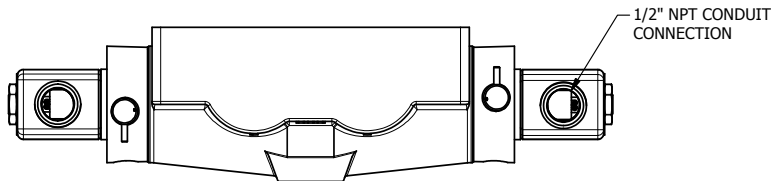

4

3

2

1

AAA PRODUCTS INTERNATIONAL
 7114 Harry Hines Blvd
 Dallas, TX 75235

TITLE: 1" SUBPLATE, DBL SOL, 3 POS,
 SPR CTR, SOL RTRN, REGEN CTR SPL,
 CLASSIC SOL, NON-LCKNG OVRD

DRAWING NO.:
 DIM_SY8PDON

THE INFORMATION CONTAINED WITHIN THIS DOCUMENT IS PROPRIETARY TO AAA PRODUCTS AND MAY NOT BE DISCLOSED WITHOUT PRIOR WRITTEN CONSENT