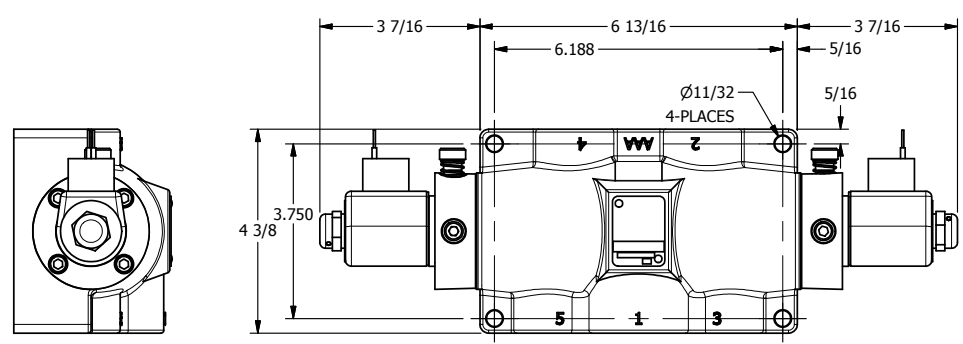

4

3

2

1

AAA
PRODUCTS
INTERNATIONAL

AAA PRODUCTS INTERNATIONAL
7114 Harry Hines Blvd
Dallas, TX 75235

TITLE: 1" SUBPLATE, DBL SOL, 3 POS,
SPR CTR, REGEN CTR SPL, CLASSIC SOL,
LCKNG OVRD, DUST EXCLDR

DRAWING NO.:
DIM_SY8PDOL