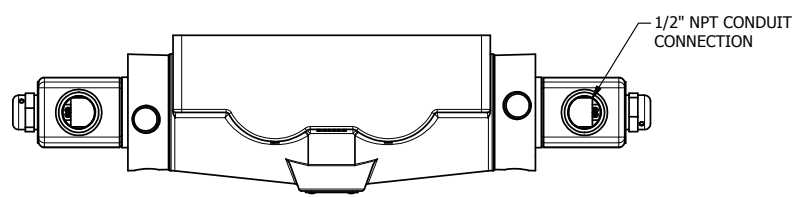

4

3

2

1

AAA
PRODUCTS
INTERNATIONAL

AAA PRODUCTS INTERNATIONAL
7114 Harry Hines Blvd
Dallas, TX 75235

TITLE: 1" SUBPLATE, DBL SOL, 3 POS,
SPR CTR, REGEN CTR SPL, CLASSIC SOL,
LCKNG OVRD, DUST EXCLDR

DRAWING NO.:
DIM_SY8PDOL