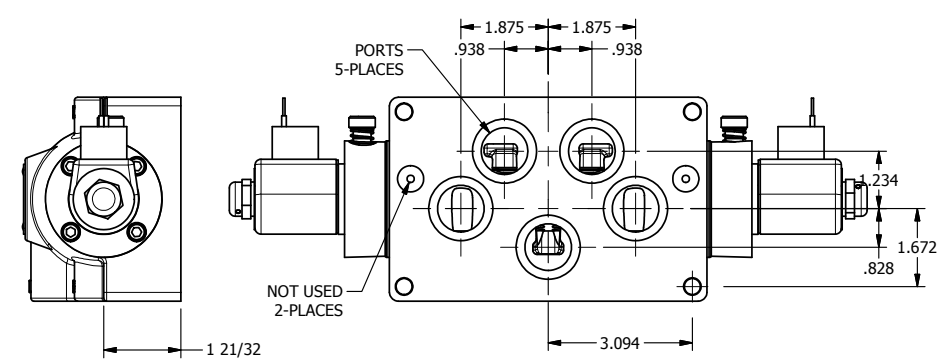

4

3

2

1

AAA
PRODUCTS
INTERNATIONAL

AAA PRODUCTS INTERNATIONAL
7114 Harry Hines Blvd
Dallas, TX 75235

TITLE: 1" SUBPLATE, DBL SOL, 3 POS,
SPR CTR, REGEN CTR SPL, CLASSIC SOL,
LCKNG OVRD, DUST EXCLDR

DRAWING NO.:
DIM_SY8PDOL