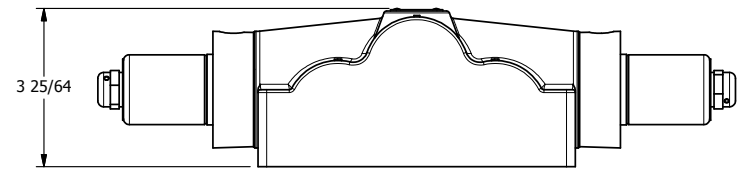

4

3

2

1

AAA
PRODUCTS
INTERNATIONAL

AAA PRODUCTS INTERNATIONAL
7114 Harry Hines Blvd
Dallas, TX 75235

TITLE: 1" SUBPLATE, DBL SOL, 3 POS,
SPR CTR, REGEN CTR SPL, CLASSIC SOL,
LCKNG OVRD, DUST EXCLDR

DRAWING NO.:
DIM_SY8PDOL