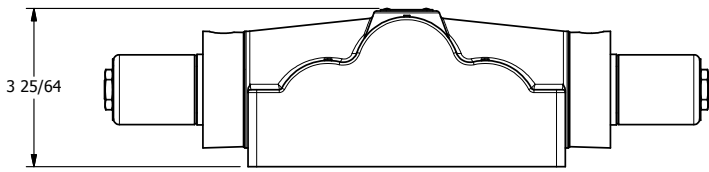

4

3

2

1

AAA PRODUCTS INTERNATIONAL
 7114 Harry Hines Blvd
 Dallas, TX 75235

TITLE: 1" SUBPLATE, DBL SOL, 3 POS,
 SPR CTR, SOL RTRN, REGEN CTR SPL,
 CLASSIC SOL, LCKNG OVRD

DRAWING NO.:
 DIM_SY8PDO

THE INFORMATION CONTAINED WITHIN THIS DOCUMENT IS PROPRIETARY TO AAA PRODUCTS AND MAY NOT BE DISCLOSED WITHOUT PRIOR WRITTEN CONSENT