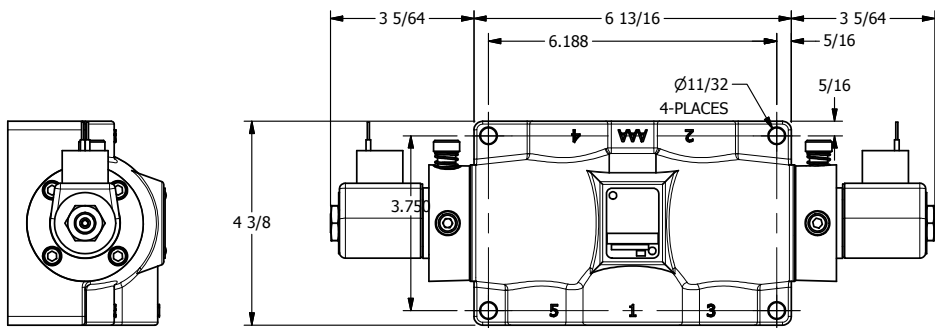

4

3

2

1

AAA PRODUCTS INTERNATIONAL
 7114 Harry Hines Blvd
 Dallas, TX 75235

TITLE: 1" SUBPLATE, DBL SOL, 3 POS,
 SPR CTR, SOL RTRN, REGEN CTR SPL,
 CLASSIC SOL, LCKNG OVRD

DRAWING NO.:
 DIM_SY8PDO

THE INFORMATION CONTAINED WITHIN THIS DOCUMENT IS PROPRIETARY TO AAA PRODUCTS AND MAY NOT BE DISCLOSED WITHOUT PRIOR WRITTEN CONSENT