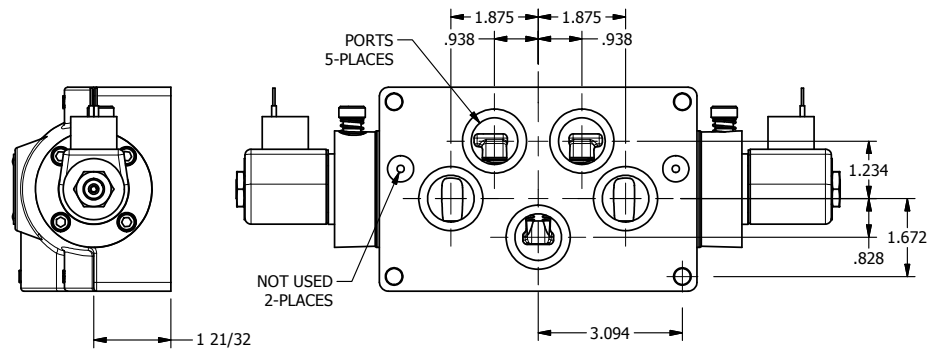

4

3

2

1

AAA PRODUCTS INTERNATIONAL
 7114 Harry Hines Blvd
 Dallas, TX 75235

TITLE: 1" SUBPLATE, DBL SOL, 3 POS,
 SPR CTR, SOL RTRN, REGEN CTR SPL,
 CLASSIC SOL, LCKNG OVRD

DRAWING NO.:
 DIM_SY8PDO

THE INFORMATION CONTAINED WITHIN THIS DOCUMENT IS PROPRIETARY TO AAA PRODUCTS AND MAY NOT BE DISCLOSED WITHOUT PRIOR WRITTEN CONSENT