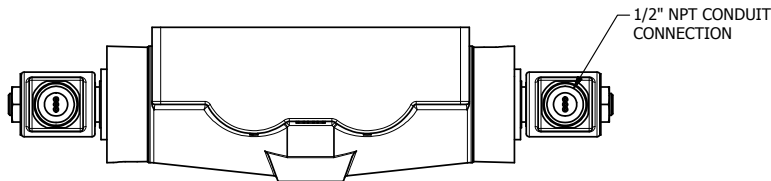

4

3

2

1

AAA PRODUCTS INTERNATIONAL
 7114 Harry Hines Blvd
 Dallas, TX 75235

TITLE: 1" SUBPLATE, DBL SOL, 3 POS,
 SPR CTR, SOL RTRN, REGEN CTR SPL,
 MOLD-OVER, EXT PILOT

DRAWING NO.:
 DIM_SY8PDMZ

THE INFORMATION CONTAINED WITHIN THIS DOCUMENT IS PROPRIETARY TO AAA PRODUCTS AND MAY NOT BE DISCLOSED WITHOUT PRIOR WRITTEN CONSENT