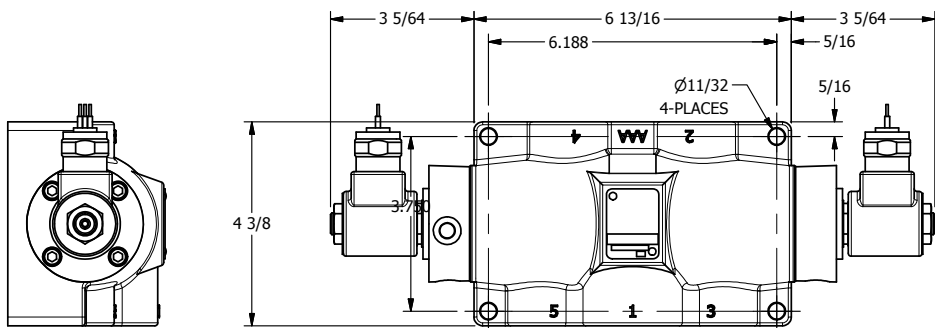

4

3

2

1

AAA PRODUCTS INTERNATIONAL
 7114 Harry Hines Blvd
 Dallas, TX 75235

TITLE: 1" SUBPLATE, DBL SOL, 3 POS,
 SPR CTR, SOL RTRN, REGEN CTR SPL,
 MOLD-OVER, EXT PILOT

DRAWING NO.:
 DIM_SY8PDMZ

THE INFORMATION CONTAINED WITHIN THIS DOCUMENT IS PROPRIETARY TO AAA PRODUCTS AND MAY NOT BE DISCLOSED WITHOUT PRIOR WRITTEN CONSENT