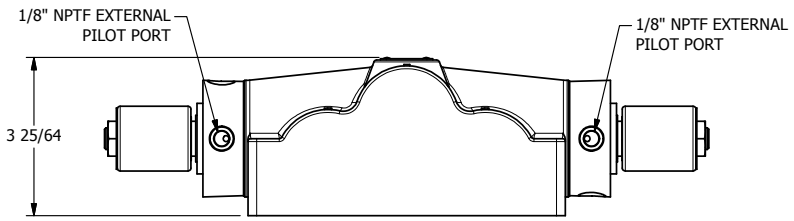

4

3

2

1

AAA PRODUCTS INTERNATIONAL
 7114 Harry Hines Blvd
 Dallas, TX 75235

TITLE: 1" SUBPLATE, DBL SOL, 3 POS,
 SPR CTR, SOL RTRN, REGEN CTR SPL,
 MOLD-OVER, EXT PILOT

DRAWING NO.:
 DIM_SY8PDMZ

THE INFORMATION CONTAINED WITHIN THIS DOCUMENT IS PROPRIETARY TO AAA PRODUCTS AND MAY NOT BE DISCLOSED WITHOUT PRIOR WRITTEN CONSENT