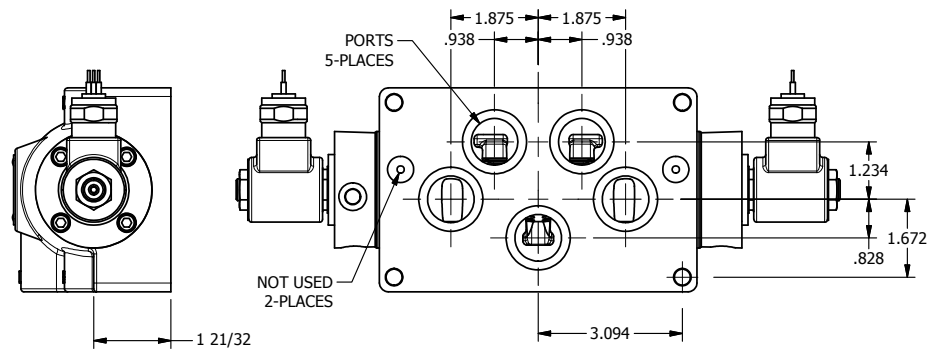

4

3

2

1

AAA PRODUCTS INTERNATIONAL
 7114 Harry Hines Blvd
 Dallas, TX 75235

TITLE: 1" SUBPLATE, DBL SOL, 3 POS,
 SPR CTR, SOL RTRN, REGEN CTR SPL,
 MOLD-OVER, EXT PILOT

DRAWING NO.:
 DIM_SY8PDMZ

THE INFORMATION CONTAINED WITHIN THIS DOCUMENT IS PROPRIETARY TO AAA PRODUCTS AND MAY NOT BE DISCLOSED WITHOUT PRIOR WRITTEN CONSENT