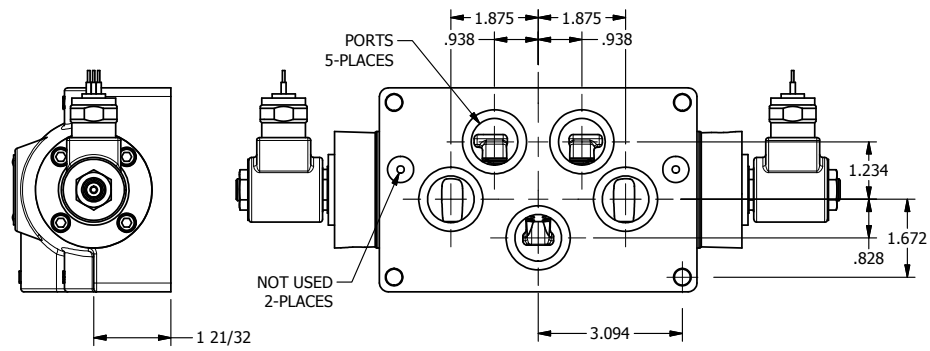

4

3

2

1

**AAA PRODUCTS INTERNATIONAL**  
7114 Harry Hines Blvd  
Dallas, TX 75235

TITLE: 1" SUBPLATE, DBL SOL, 3 POS,  
SPR CTR, SOL RTRN, REGEN CTR SPL,  
MOLD-OVER, TAPPED VENT

DRAWING NO.:  
DIM\_SY8PDMT