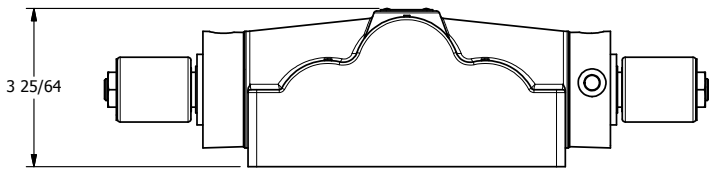

4

3

2

1

**AAA PRODUCTS INTERNATIONAL**  
7114 Harry Hines Blvd  
Dallas, TX 75235

TITLE: 1" SUBPLATE, DBL SOL, 3 POS,  
SPR CTR, SOL RTRN, REGEN CTR SPL,  
MOLD-OVER, TAPPED VENT

DRAWING NO.:  
DIM\_SY8PDMT