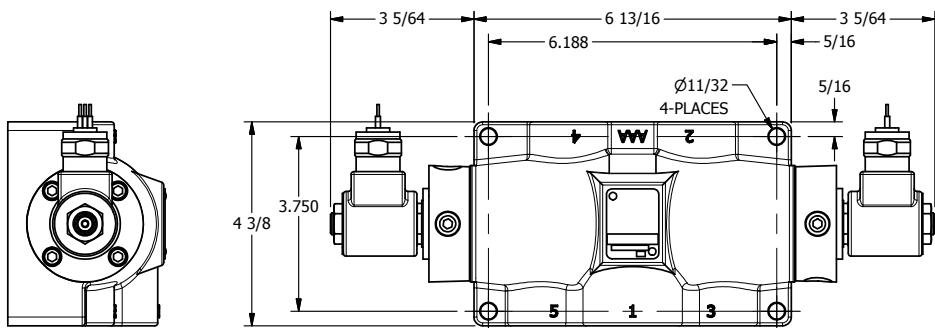

4

3

2

1

**AAA PRODUCTS INTERNATIONAL**  
7114 Harry Hines Blvd  
Dallas, TX 75235

TITLE: 1" SUBPLATE, DBL SOL, 3 POS,  
SPR CTR, SOL RTRN, REGEN CTR SPL,  
MOLD-OVER, TAPPED VENT

DRAWING NO.:  
DIM\_SY8PDMT