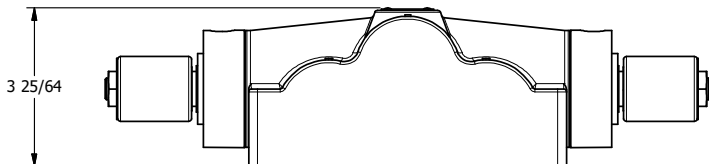

4

3

2

1

AAA
PRODUCTS
INTERNATIONAL

AAA PRODUCTS INTERNATIONAL
7114 Harry Hines Blvd
Dallas, TX 75235

TITLE: 1" SUBPLATE, DBL SOL, 3 POS,
REGEN SPR CTR, MOLD-OVER,
LCKNG OVRD, TPD VENT

DRAWING NO.:
DIM_SY8PDMOT