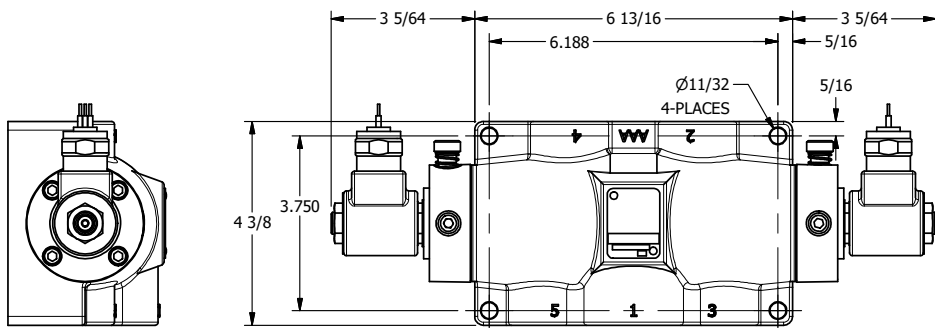

4

3

2

1

AAA
PRODUCTS
INTERNATIONAL

AAA PRODUCTS INTERNATIONAL
7114 Harry Hines Blvd
Dallas, TX 75235

TITLE: 1" SUBPLATE, DBL SOL, 3 POS,
REGEN SPR CTR, MOLD-OVER,
LCKNG OVRD, TPD VENT

DRAWING NO.:
DIM_SY8PDMOT