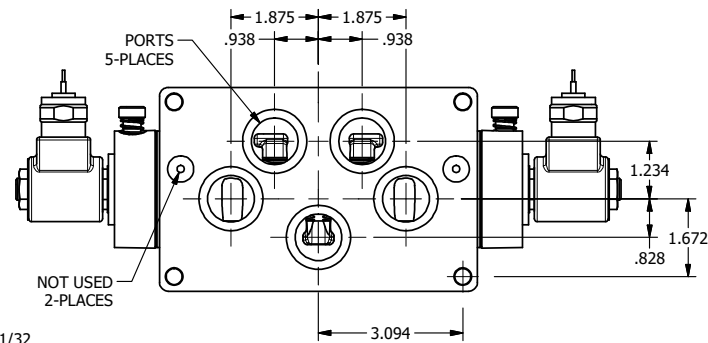

4

3

2

1

AAA
PRODUCTS
INTERNATIONAL

AAA PRODUCTS INTERNATIONAL
7114 Harry Hines Blvd
Dallas, TX 75235

TITLE: 1" SUBPLATE, DBL SOL, 3 POS,
REGEN SPR CTR, MOLD-OVER,
LCKNG OVRD, TPD VENT

DRAWING NO.:
DIM_SY8PDMOT