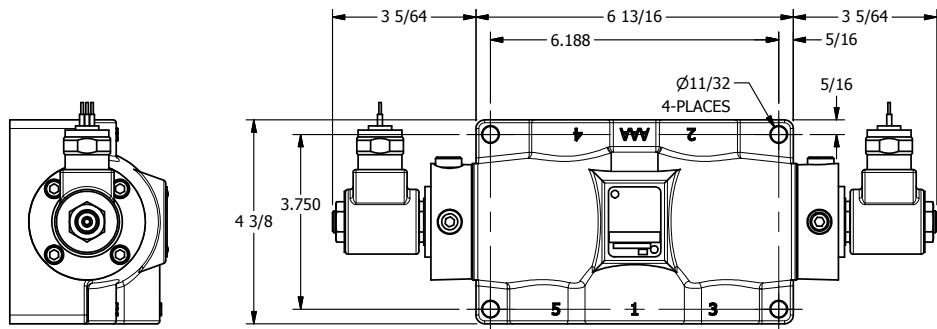

4

3

2

1

AAA
PRODUCTS
INTERNATIONAL

AAA PRODUCTS INTERNATIONAL
7114 Harry Hines Blvd
Dallas, TX 75235

TITLE: 1" SUBPLATE, DBL SOL, 3 POS,
SPR CTR, SOL RTRN, REGEN CTR SPL,
MOLD-OVER, PUSH OVRD

DRAWING NO.:
DIM_SY8PDMOP