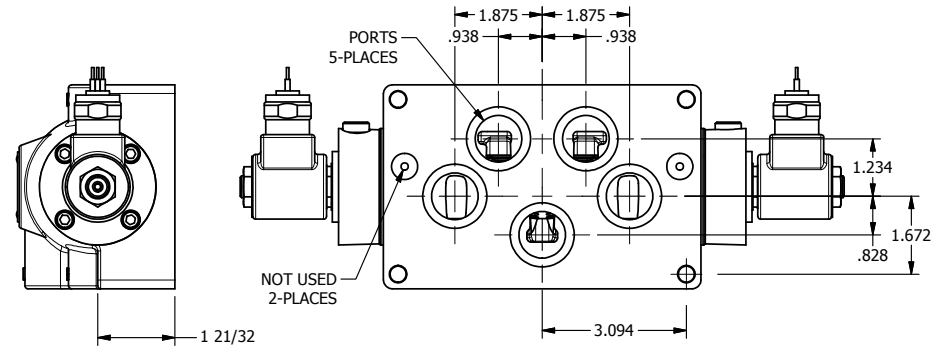

4

3

2

1

AAA
PRODUCTS
INTERNATIONAL

AAA PRODUCTS INTERNATIONAL
7114 Harry Hines Blvd
Dallas, TX 75235

TITLE: 1" SUBPLATE, DBL SOL, 3 POS,
SPR CTR, SOL RTRN, REGEN CTR SPL,
MOLD-OVER, PUSH OVRD

DRAWING NO.:
DIM_SY8PDMOP