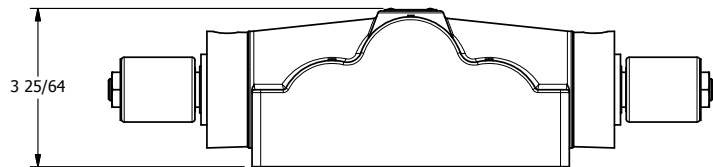

4

3

2

1

AAA
PRODUCTS
INTERNATIONAL

AAA PRODUCTS INTERNATIONAL
7114 Harry Hines Blvd
Dallas, TX 75235

TITLE: 1" SUBPLATE, DBL SOL, 3 POS,
SPR CTR, SOL RTRN, REGEN CTR SPL,
MOLD-OVER, PUSH OVRD

DRAWING NO.:
DIM_SY8PDMOP