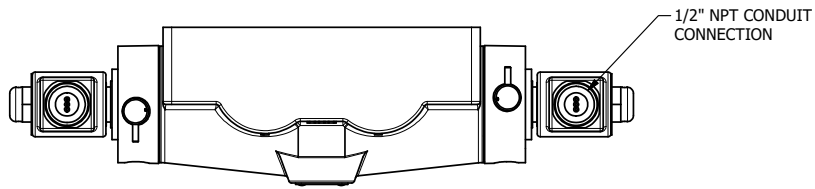

4

3

2

1

B

B

A

A

4

3

2

1

A

A

AAA
PRODUCTS
INTERNATIONAL

AAA PRODUCTS INTERNATIONAL
7114 Harry Hines Blvd
Dallas, TX 75235

TITLE: 1" SUBPLATE, DBL SOL, 3 POS,
REGEN SPR CTR, MOLD-OVER,
NON-LCKNG OVRD, EXCLDR

DRAWING NO.:
DIM_SY8PDMONL

THE INFORMATION CONTAINED WITHIN THIS DOCUMENT IS PROPRIETARY TO AAA PRODUCTS AND MAY NOT BE DISCLOSED WITHOUT PRIOR WRITTEN CONSENT