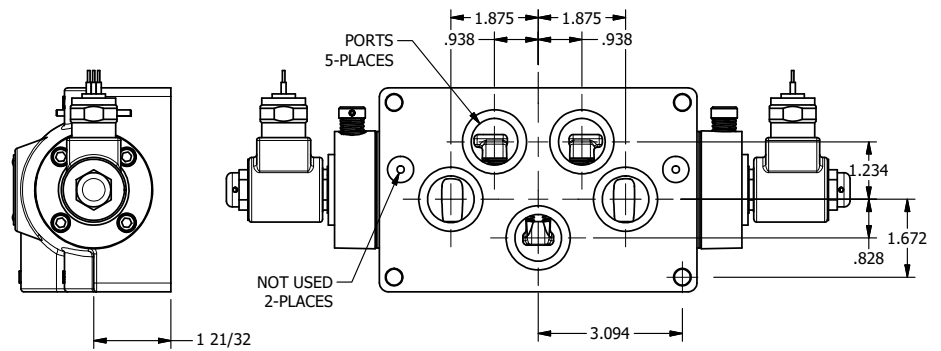

4

3

2

1

B

B

A

A

4

3

2

1

A

A

AAA
PRODUCTS
INTERNATIONAL

AAA PRODUCTS INTERNATIONAL
7114 Harry Hines Blvd
Dallas, TX 75235

TITLE: 1" SUBPLATE, DBL SOL, 3 POS,
REGEN SPR CTR, MOLD-OVER,
NON-LCKNG OVRD, EXCLDR

DRAWING NO.:
DIM_SY8PDMONL

THE INFORMATION CONTAINED WITHIN THIS DOCUMENT IS PROPRIETARY TO AAA PRODUCTS AND MAY NOT BE DISCLOSED WITHOUT PRIOR WRITTEN CONSENT