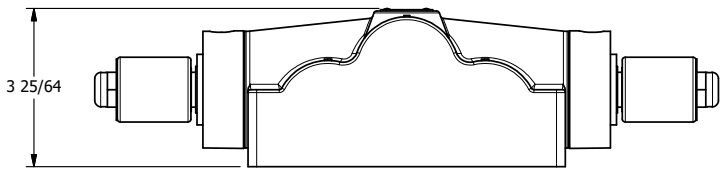

4

3

2

1

A

A

AAA
PRODUCTS
INTERNATIONAL

AAA PRODUCTS INTERNATIONAL
7114 Harry Hines Blvd
Dallas, TX 75235

TITLE: 1" SUBPLATE, DBL SOL, 3 POS,
REGEN SPR CTR, MOLD-OVER,
NON-LCKNG OVRD, EXCLDR

DRAWING NO.:
DIM_SY8PDMONL

THE INFORMATION CONTAINED WITHIN THIS DOCUMENT IS PROPRIETARY TO AAA PRODUCTS AND MAY NOT BE DISCLOSED WITHOUT PRIOR WRITTEN CONSENT