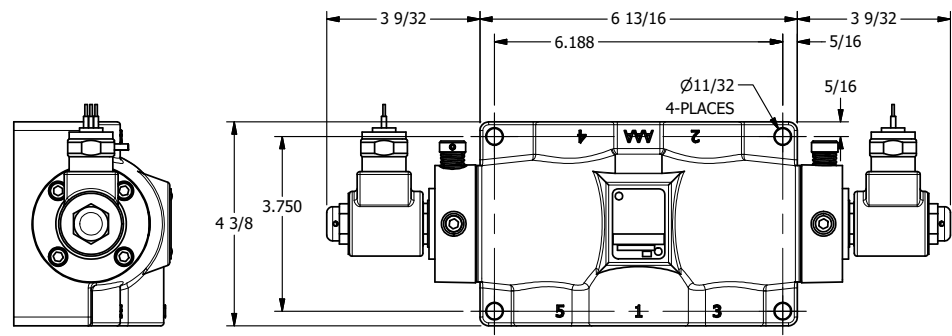

4

3

2

1

B

B

A

A

4

3

2

1

A

A

AAA
PRODUCTS
INTERNATIONAL

AAA PRODUCTS INTERNATIONAL
7114 Harry Hines Blvd
Dallas, TX 75235

TITLE: 1" SUBPLATE, DBL SOL, 3 POS,
REGEN SPR CTR, MOLD-OVER,
NON-LCKNG OVRD, EXCLDR

DRAWING NO.:
DIM_SY8PDMONL

THE INFORMATION CONTAINED WITHIN THIS DOCUMENT IS PROPRIETARY TO AAA PRODUCTS AND MAY NOT BE DISCLOSED WITHOUT PRIOR WRITTEN CONSENT