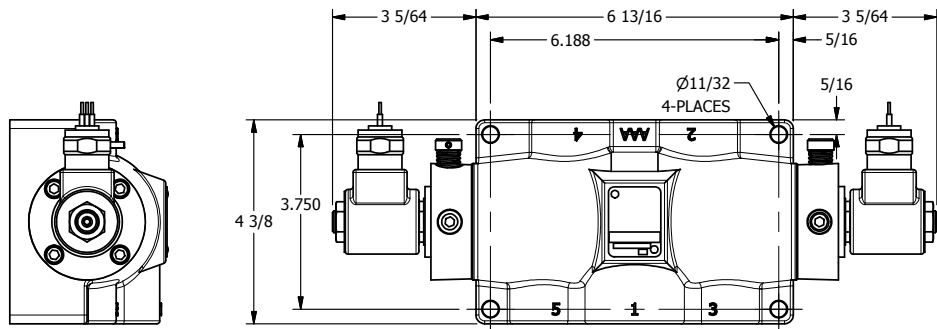

4

3

2

1

AAA
PRODUCTS
INTERNATIONAL

AAA PRODUCTS INTERNATIONAL
7114 Harry Hines Blvd
Dallas, TX 75235

TITLE: 1" SUBPLATE, DBL SOL, 3 POS,
SPR CTR, SOL RTRN, REGEN CTR SPL,
MOLD-OVER, NON-LCKNG OVRD

DRAWING NO.:
DIM_SY8PDMON