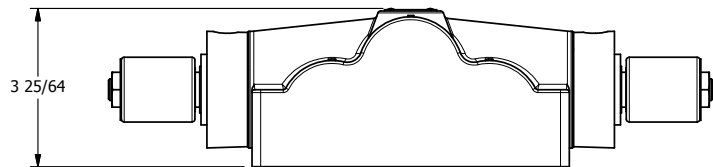

4

3

2

1

AAA
PRODUCTS
INTERNATIONAL

AAA PRODUCTS INTERNATIONAL
7114 Harry Hines Blvd
Dallas, TX 75235

TITLE: 1" SUBPLATE, DBL SOL, 3 POS,
SPR CTR, SOL RTRN, REGEN CTR SPL,
MOLD-OVER, NON-LCKNG OVRD

DRAWING NO.:
DIM_SY8PDMON