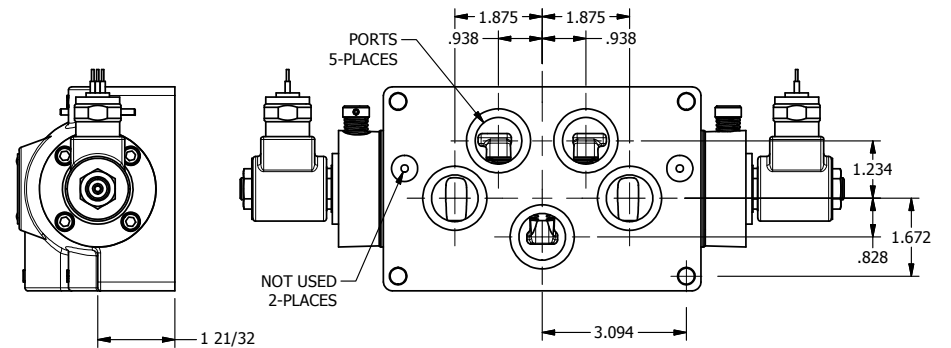

4

3

2

1

AAA
PRODUCTS
INTERNATIONAL

AAA PRODUCTS INTERNATIONAL
7114 Harry Hines Blvd
Dallas, TX 75235

TITLE: 1" SUBPLATE, DBL SOL, 3 POS,
SPR CTR, SOL RTRN, REGEN CTR SPL,
MOLD-OVER, NON-LCKNG OVRD

DRAWING NO.:
DIM_SY8PDMON