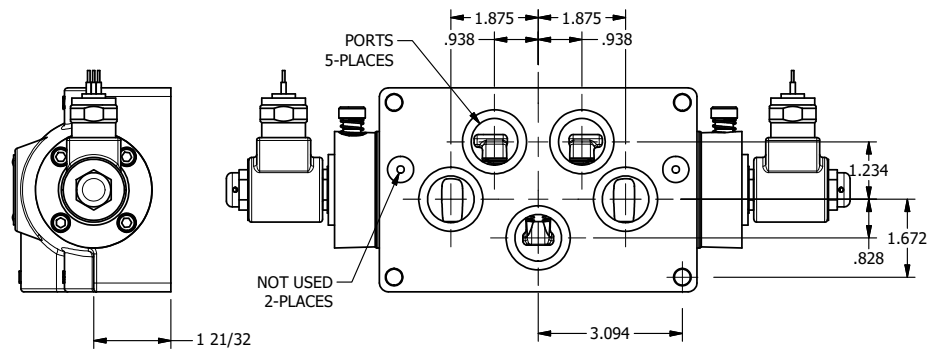

4

3

2

1

**AAA PRODUCTS INTERNATIONAL**  
 7114 Harry Hines Blvd  
 Dallas, TX 75235

TITLE: 1" SUBPLATE, DBL SOL, 3 POS, SPR CTR, REGEN CTR SPL, MOLD-OVER, LCKNG OVRD, DUST EXCLDR

DRAWING NO.: DIM\_SY8PDMOL

THE INFORMATION CONTAINED WITHIN THIS DOCUMENT IS PROPRIETARY TO AAA PRODUCTS AND MAY NOT BE DISCLOSED WITHOUT PRIOR WRITTEN CONSENT