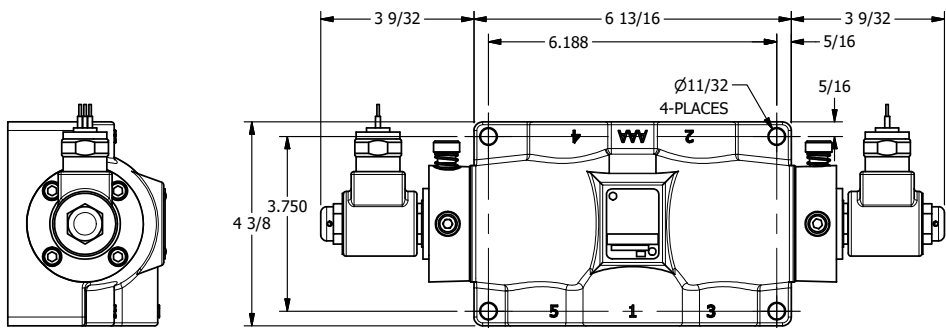

4

3

2

1

**AAA PRODUCTS INTERNATIONAL**  
 7114 Harry Hines Blvd  
 Dallas, TX 75235

TITLE: 1" SUBPLATE, DBL SOL, 3 POS, SPR CTR, REGEN CTR SPL, MOLD-OVER, LCKNG OVRD, DUST EXCLDR

DRAWING NO.: DIM\_SY8PDMOL

THE INFORMATION CONTAINED WITHIN THIS DOCUMENT IS PROPRIETARY TO AAA PRODUCTS AND MAY NOT BE DISCLOSED WITHOUT PRIOR WRITTEN CONSENT