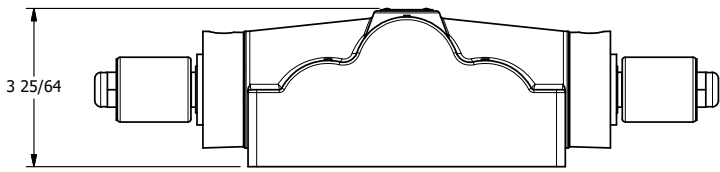

4

3

2

1

**AAA PRODUCTS INTERNATIONAL**  
 7114 Harry Hines Blvd  
 Dallas, TX 75235

TITLE: 1" SUBPLATE, DBL SOL, 3 POS, SPR CTR, REGEN CTR SPL, MOLD-OVER, LCKNG OVRD, DUST EXCLDR

DRAWING NO.: DIM\_SY8PDMOL

THE INFORMATION CONTAINED WITHIN THIS DOCUMENT IS PROPRIETARY TO AAA PRODUCTS AND MAY NOT BE DISCLOSED WITHOUT PRIOR WRITTEN CONSENT