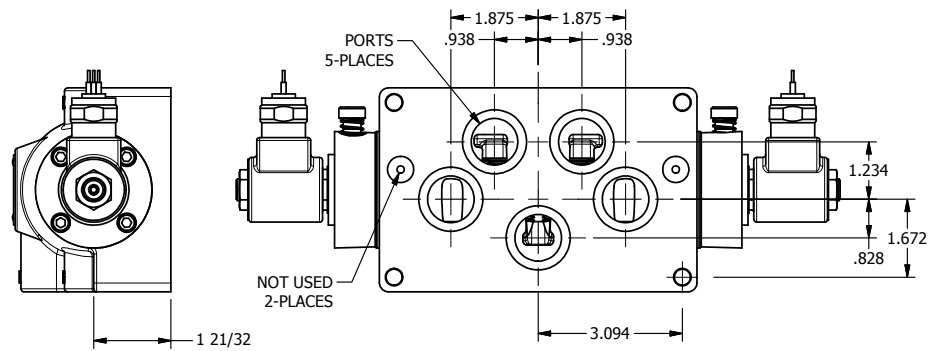

4

3

2

1

AAA PRODUCTS INTERNATIONAL
7114 Harry Hines Blvd
Dallas, TX 75235

TITLE: 1" SUBPLATE, DBL SOL, 3 POS,
SPR CTR, SOL RTRN, REGEN CTR SPL,
MOLD-OVER, LCKNG OVRD

DRAWING NO.:
DIM_SY8PDMO

THE INFORMATION CONTAINED WITHIN THIS DOCUMENT IS PROPRIETARY TO AAA PRODUCTS AND MAY NOT BE DISCLOSED WITHOUT PRIOR WRITTEN CONSENT