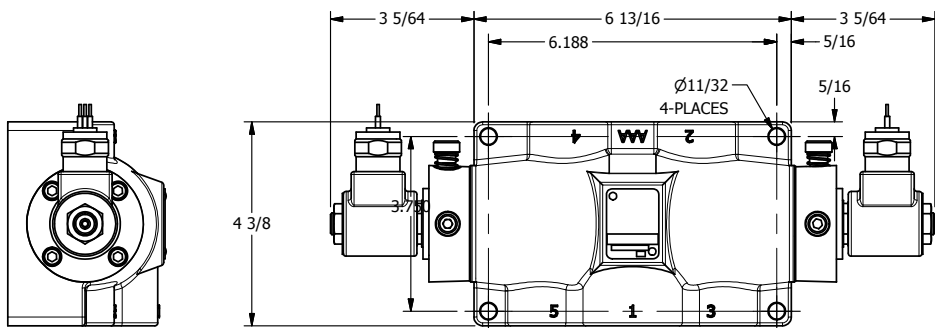

4

3

2

1

AAA PRODUCTS INTERNATIONAL
7114 Harry Hines Blvd
Dallas, TX 75235

TITLE: 1" SUBPLATE, DBL SOL, 3 POS,
SPR CTR, SOL RTRN, REGEN CTR SPL,
MOLD-OVER, LCKNG OVRD

DRAWING NO.:
DIM_SY8PDMO

THE INFORMATION CONTAINED WITHIN THIS DOCUMENT IS PROPRIETARY TO AAA PRODUCTS AND MAY NOT BE DISCLOSED WITHOUT PRIOR WRITTEN CONSENT