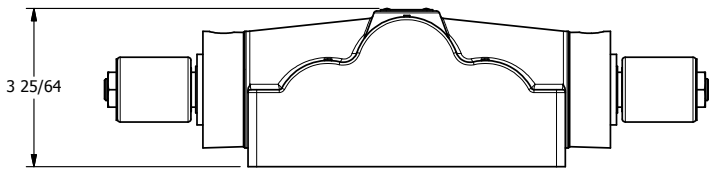

4

3

2

1

AAA PRODUCTS INTERNATIONAL
7114 Harry Hines Blvd
Dallas, TX 75235

TITLE: 1" SUBPLATE, DBL SOL, 3 POS,
SPR CTR, SOL RTRN, REGEN CTR SPL,
MOLD-OVER, LCKNG OVRD

DRAWING NO.:
DIM_SY8PDMO

THE INFORMATION CONTAINED WITHIN THIS DOCUMENT IS PROPRIETARY TO AAA PRODUCTS AND MAY NOT BE DISCLOSED WITHOUT PRIOR WRITTEN CONSENT